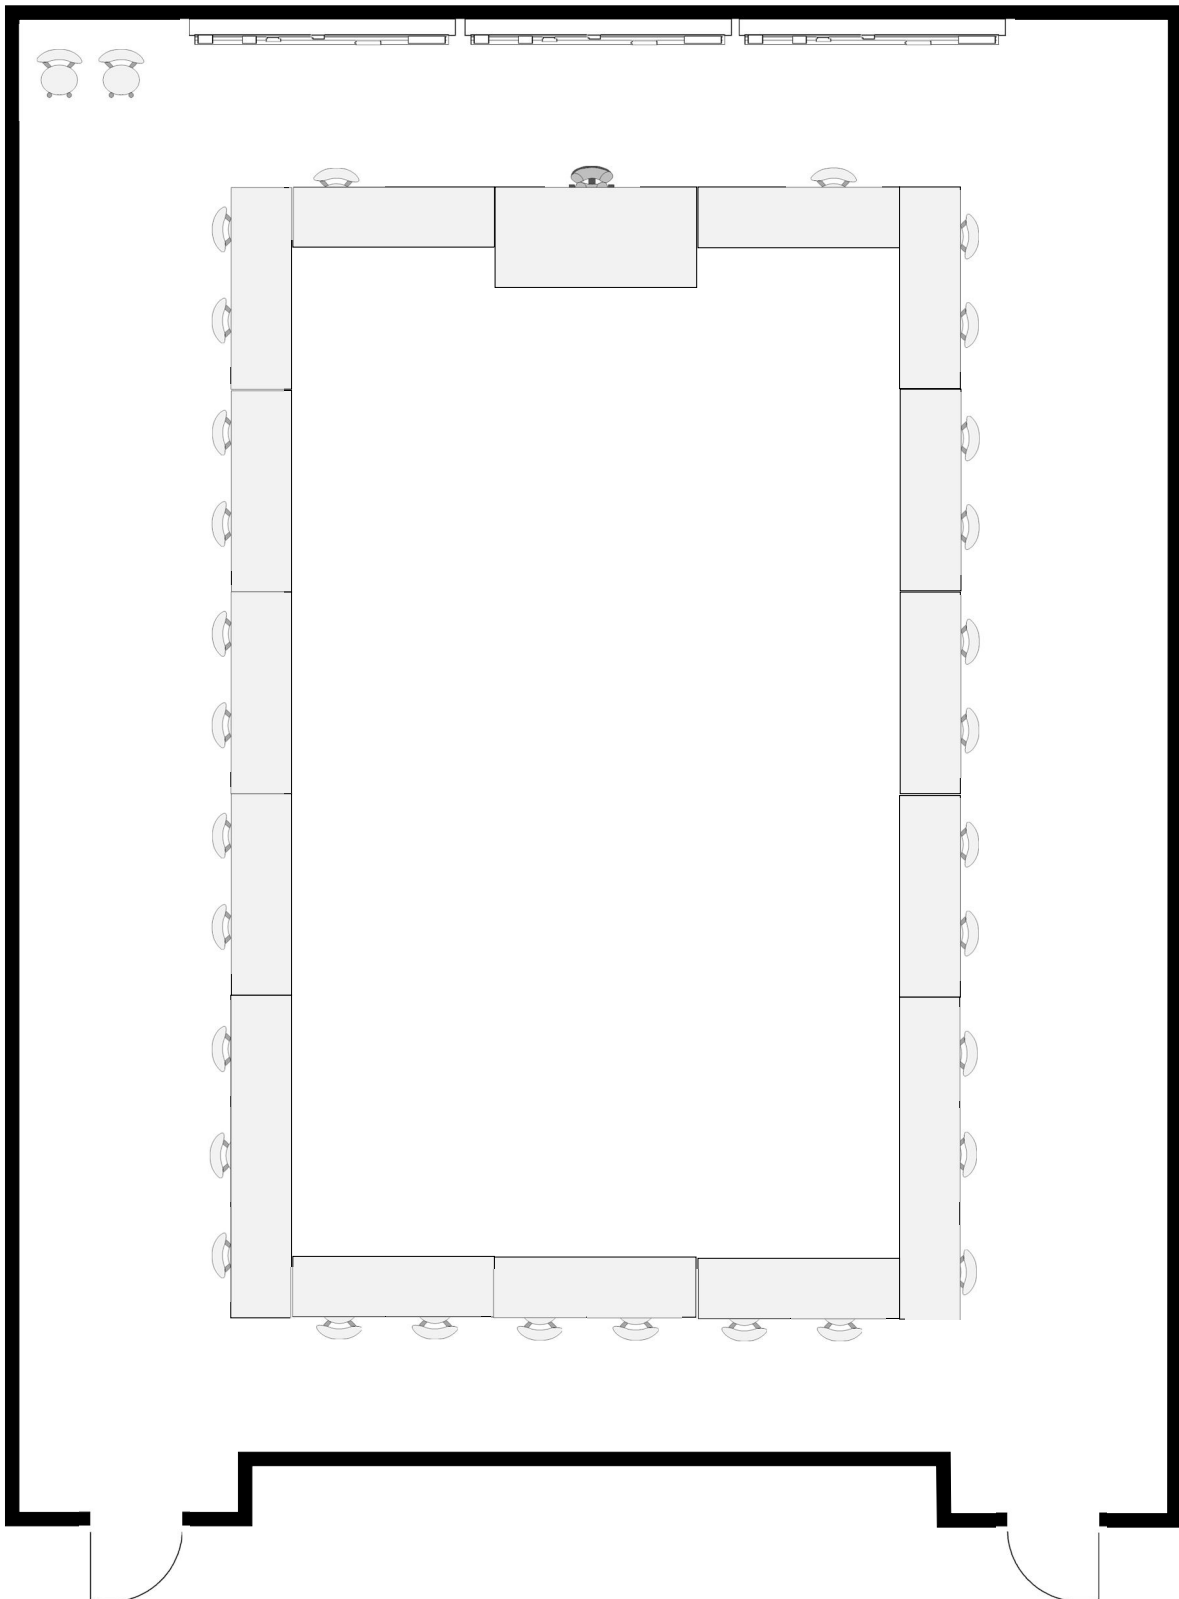

Weil Hall Room 10

Total Seating : 30