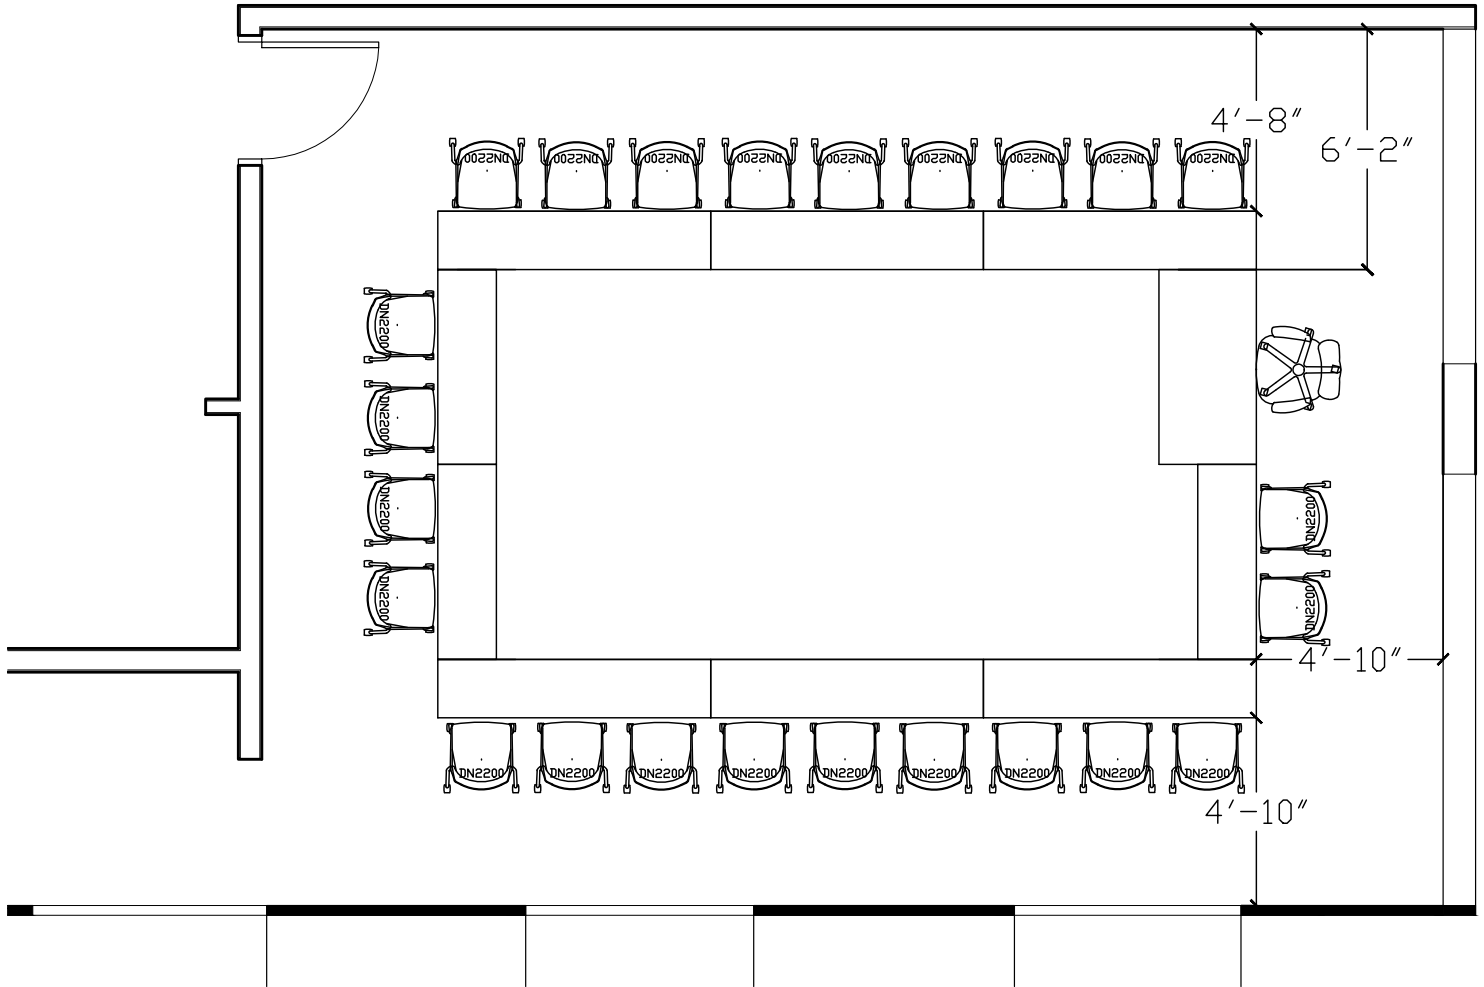

January Hall Room 20

Total Seating : 24