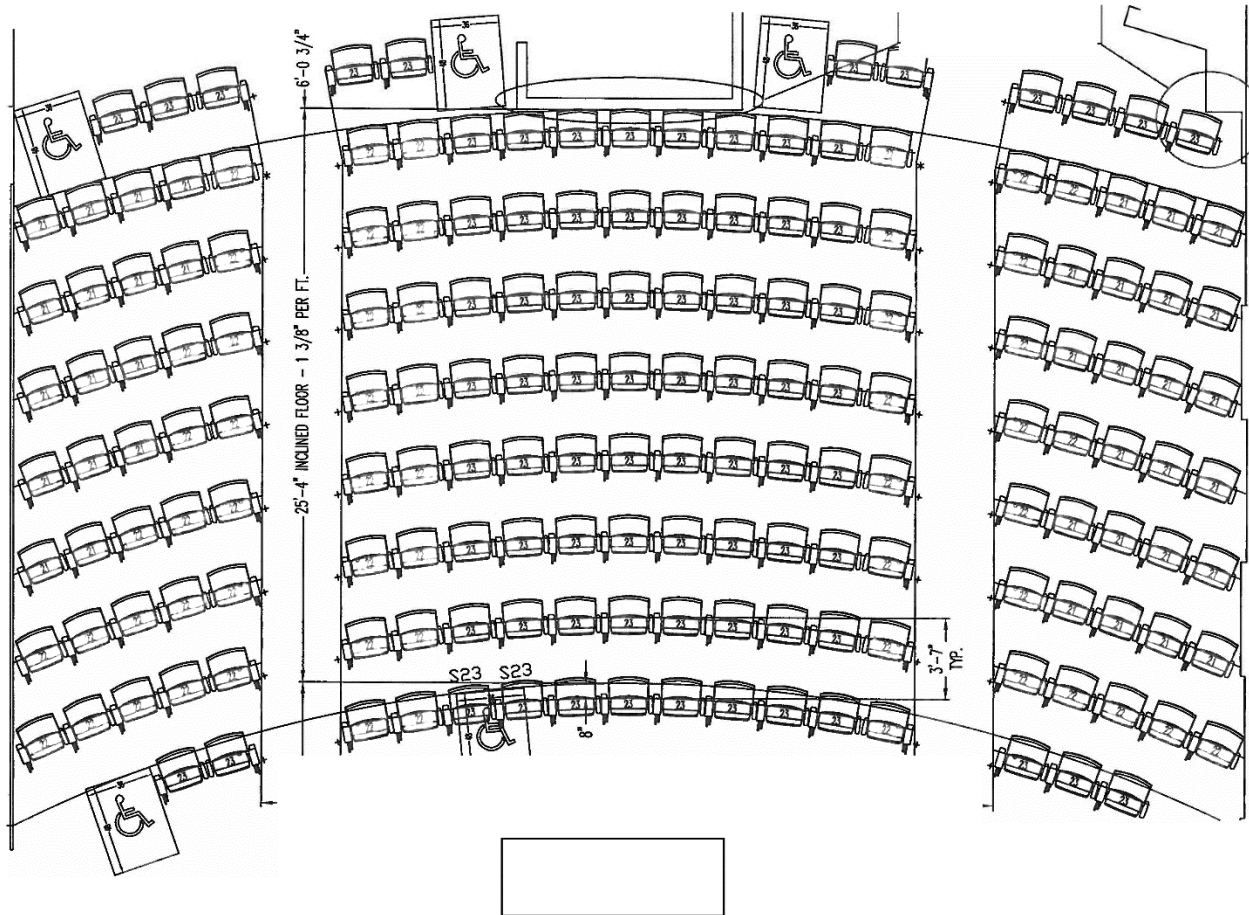

McMillan Hall

Room G052

Total Student Seating: 174