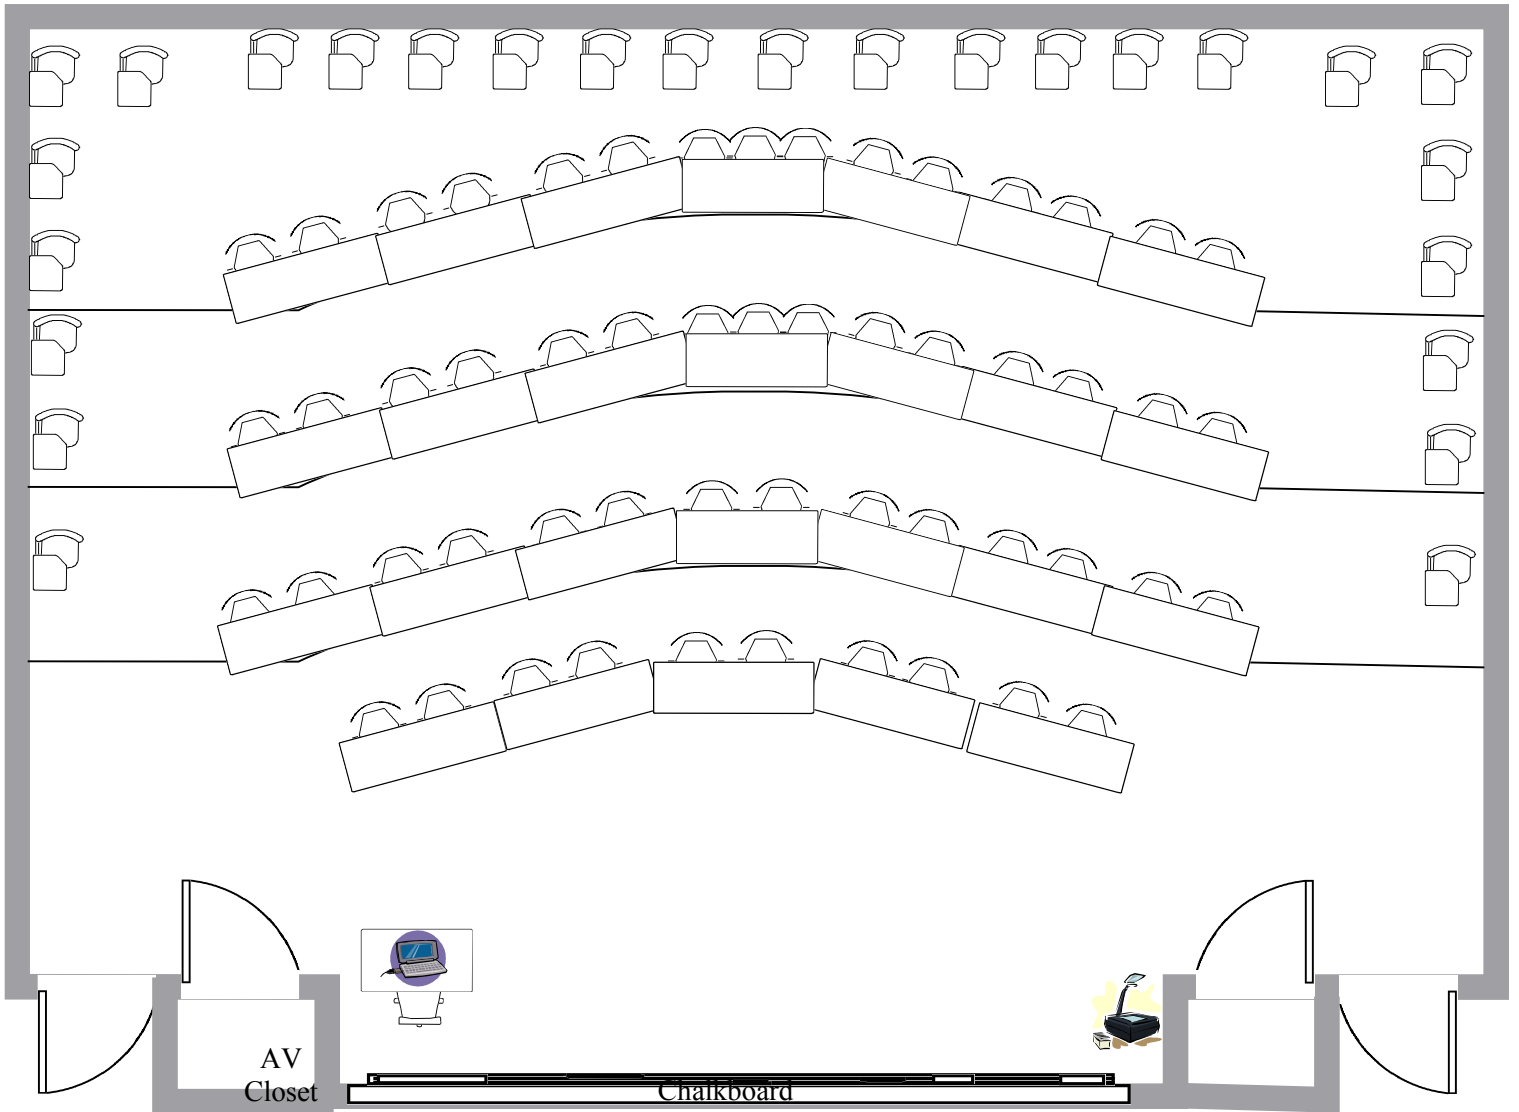

Whitaker Hall Room 218

Total Student Seating: 80