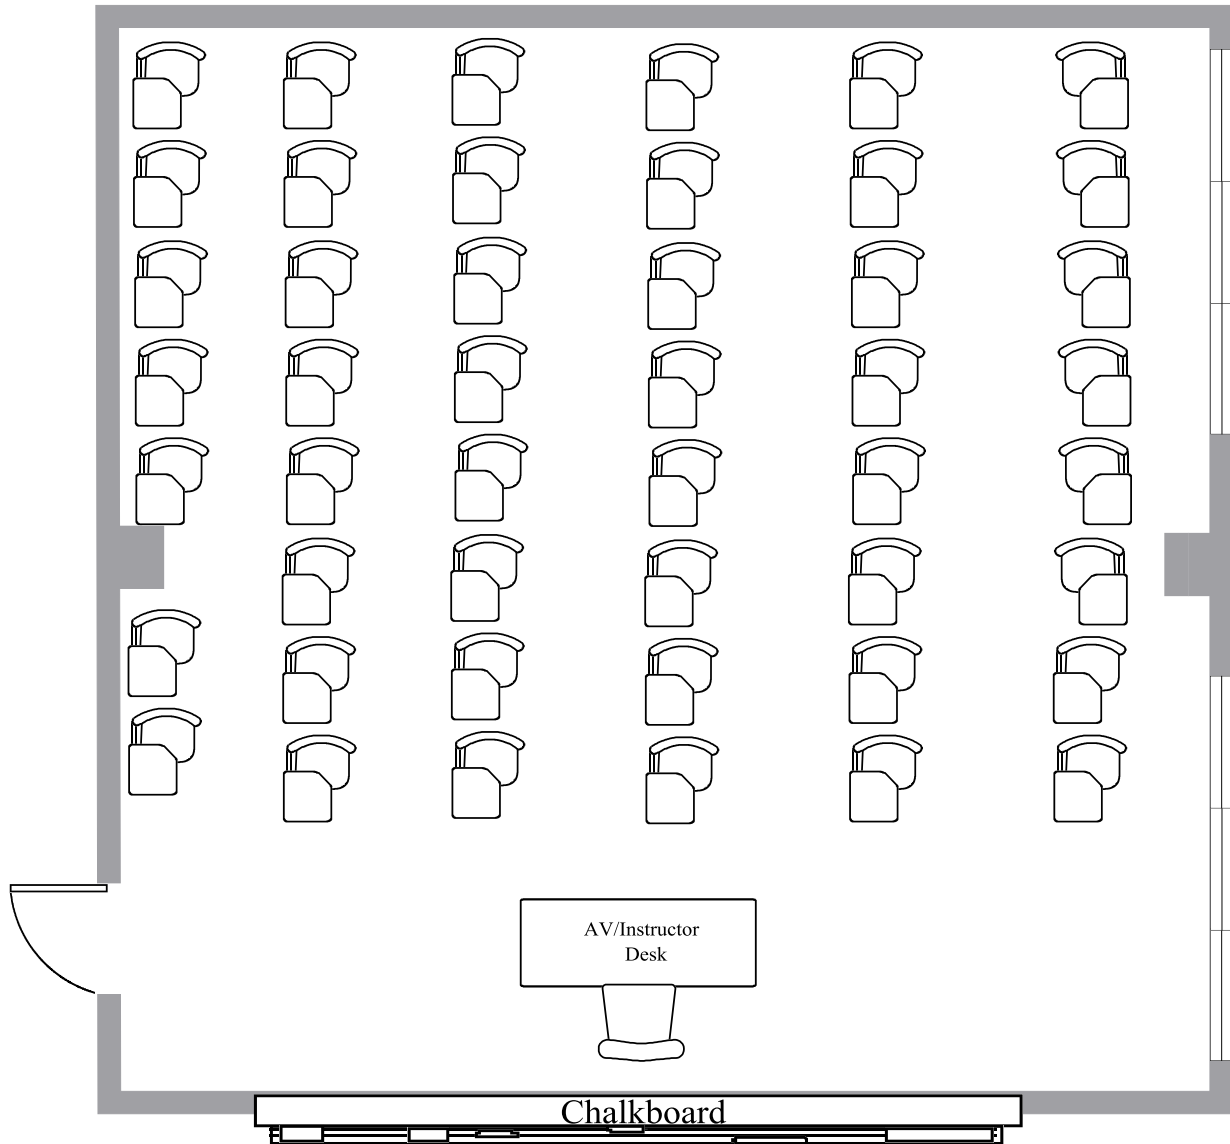

# Sever Hall Room 102

Total Student Seating: 47