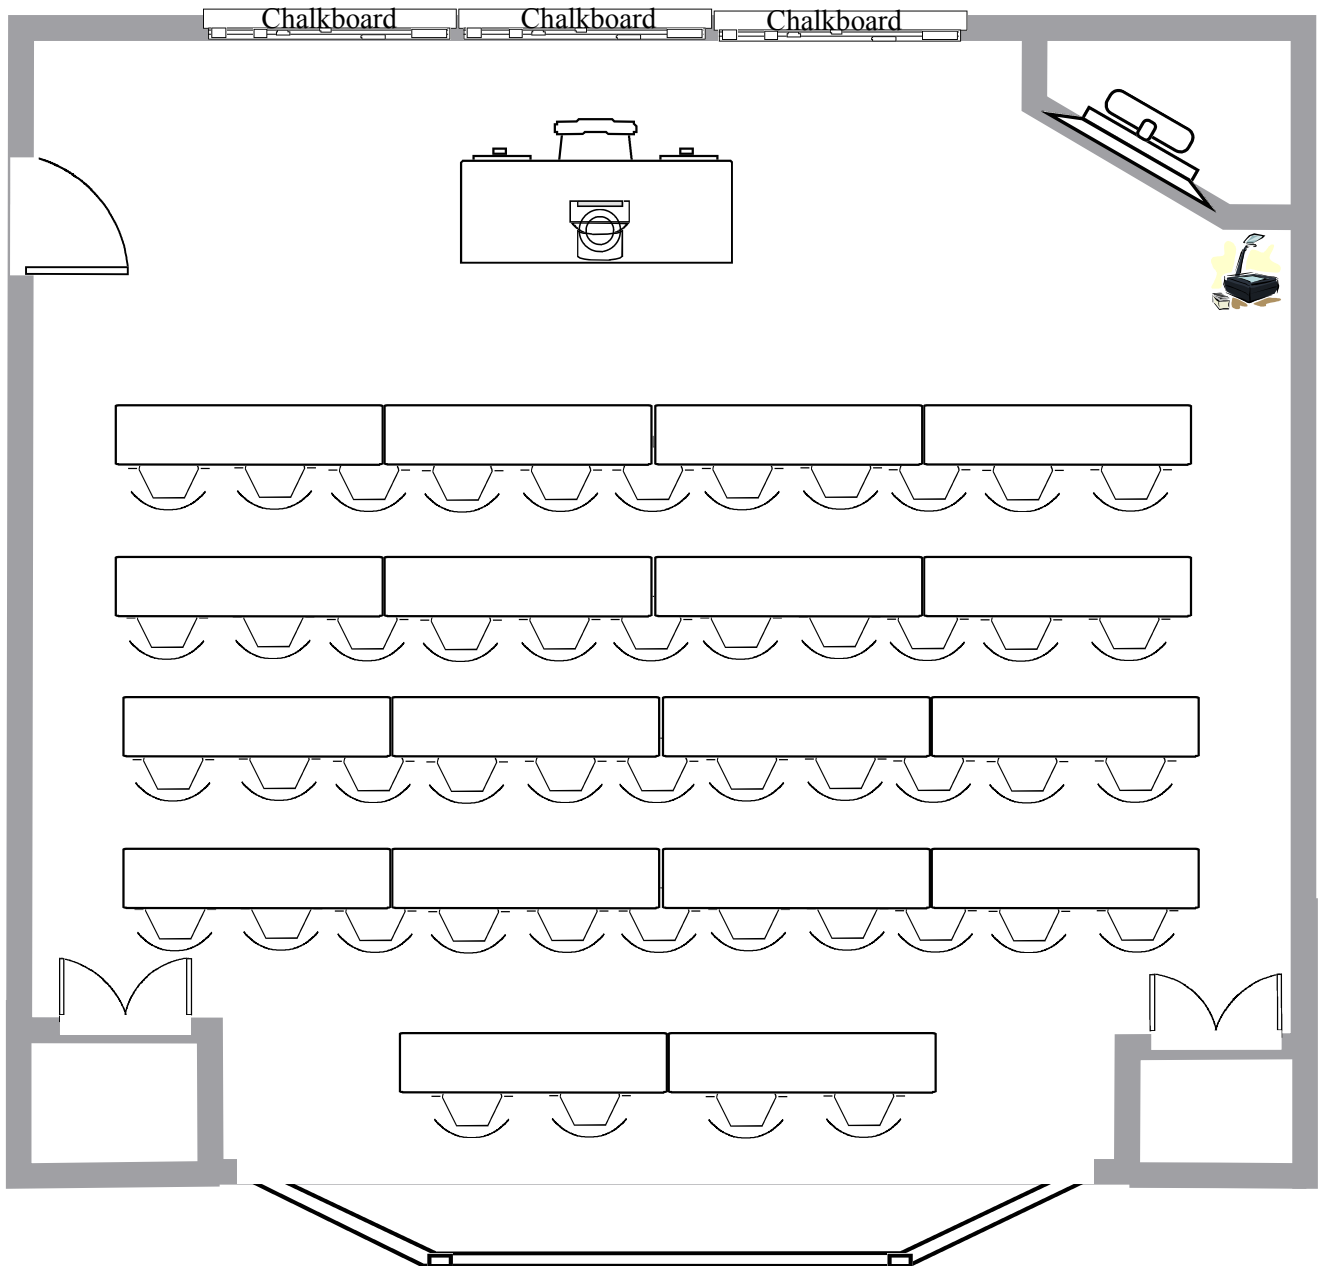

Laboratory Sciences Room 201

Total Student Seating: 48