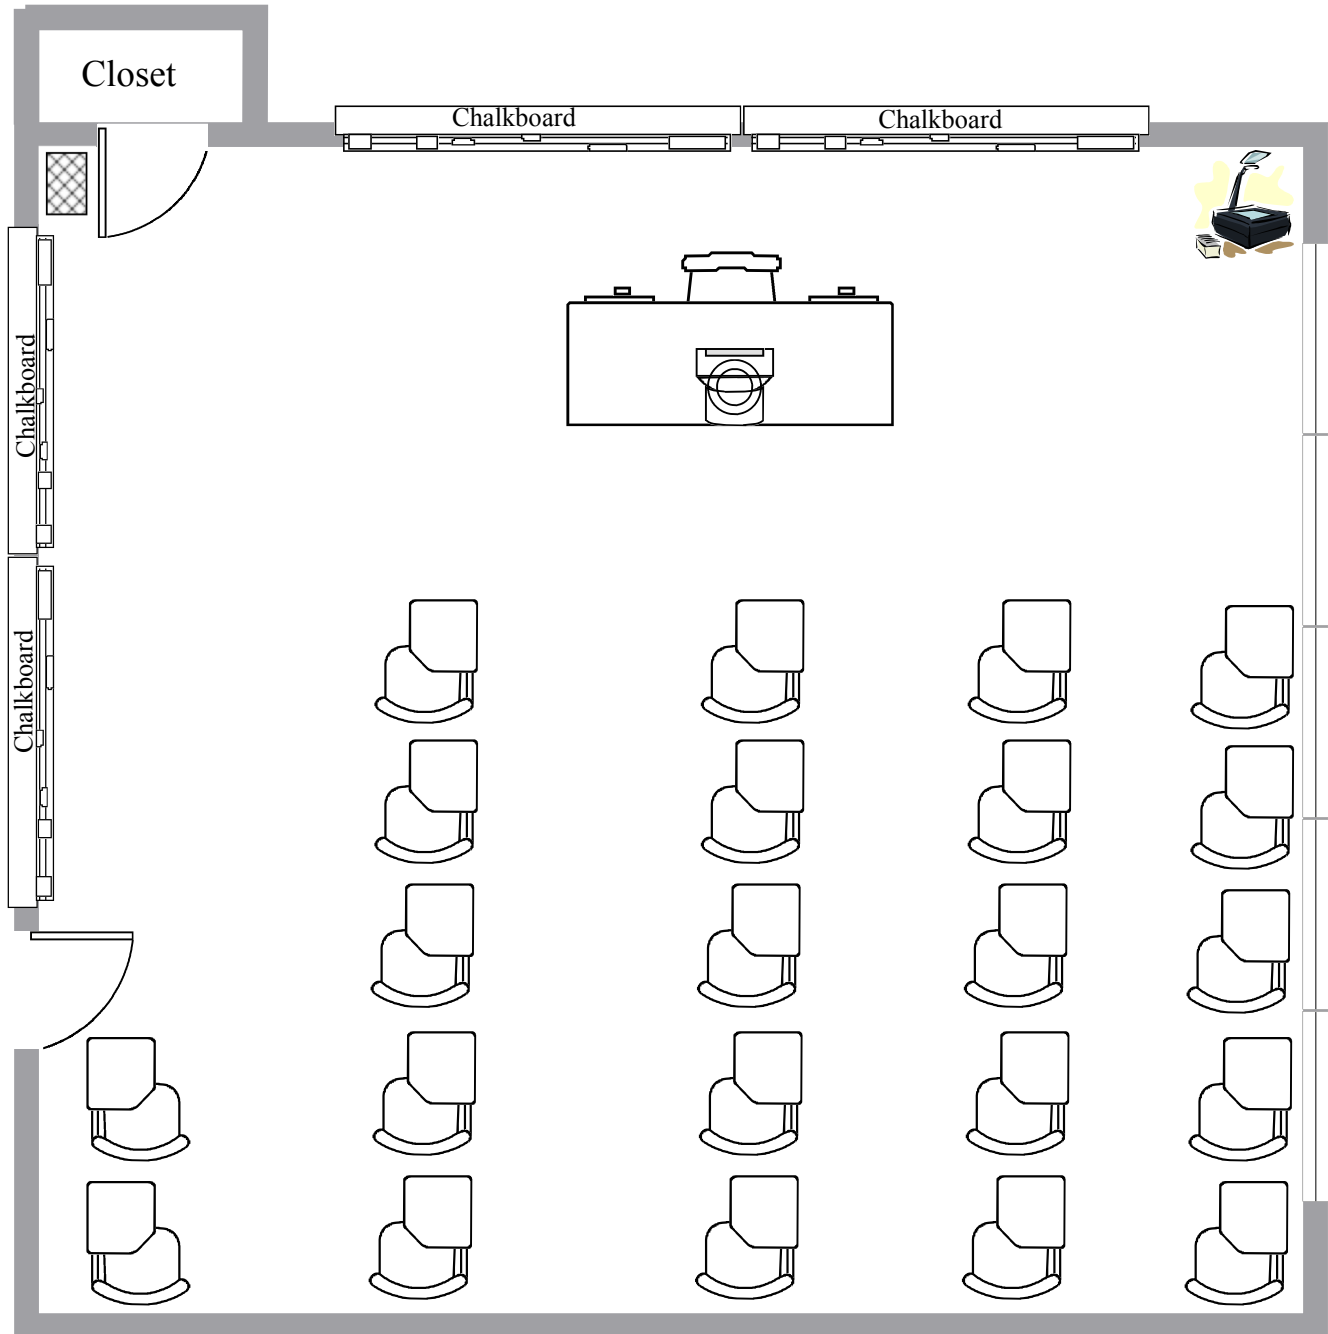

# Eads Hall Room 211

Total Student Seating: 22