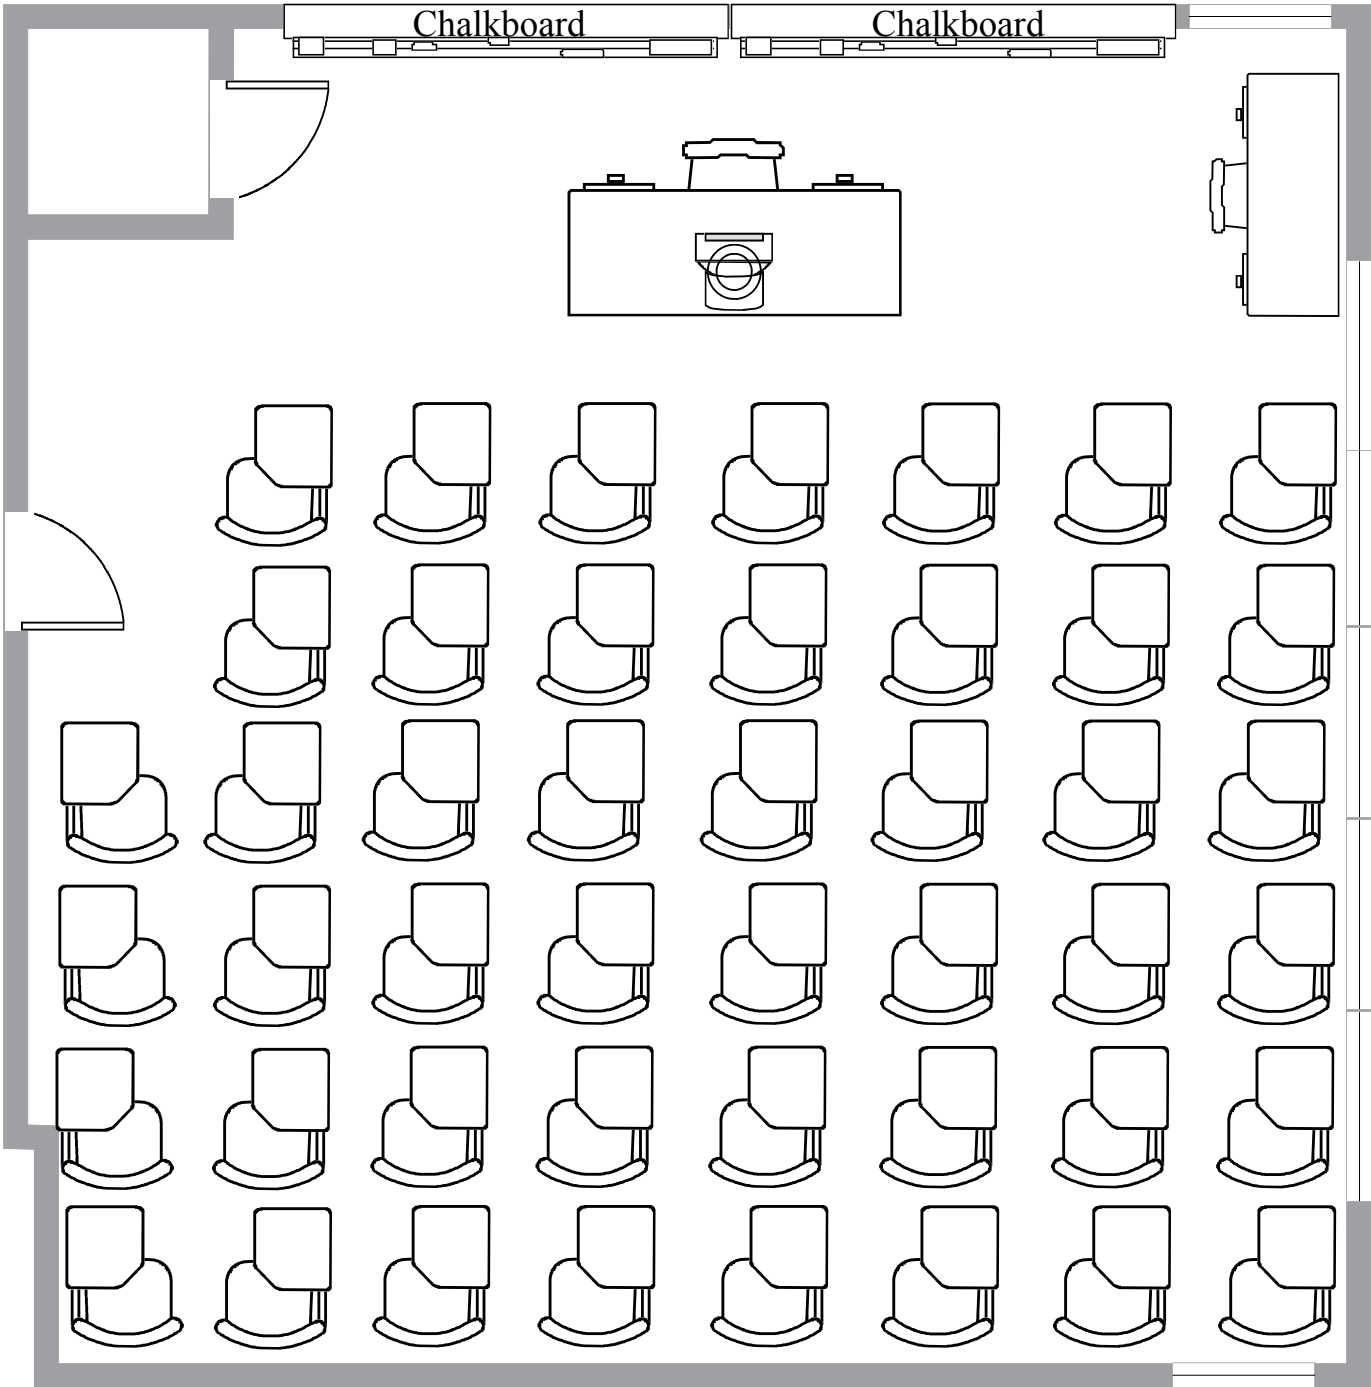

Eads Hall Room 103

Total Student Seating: 46