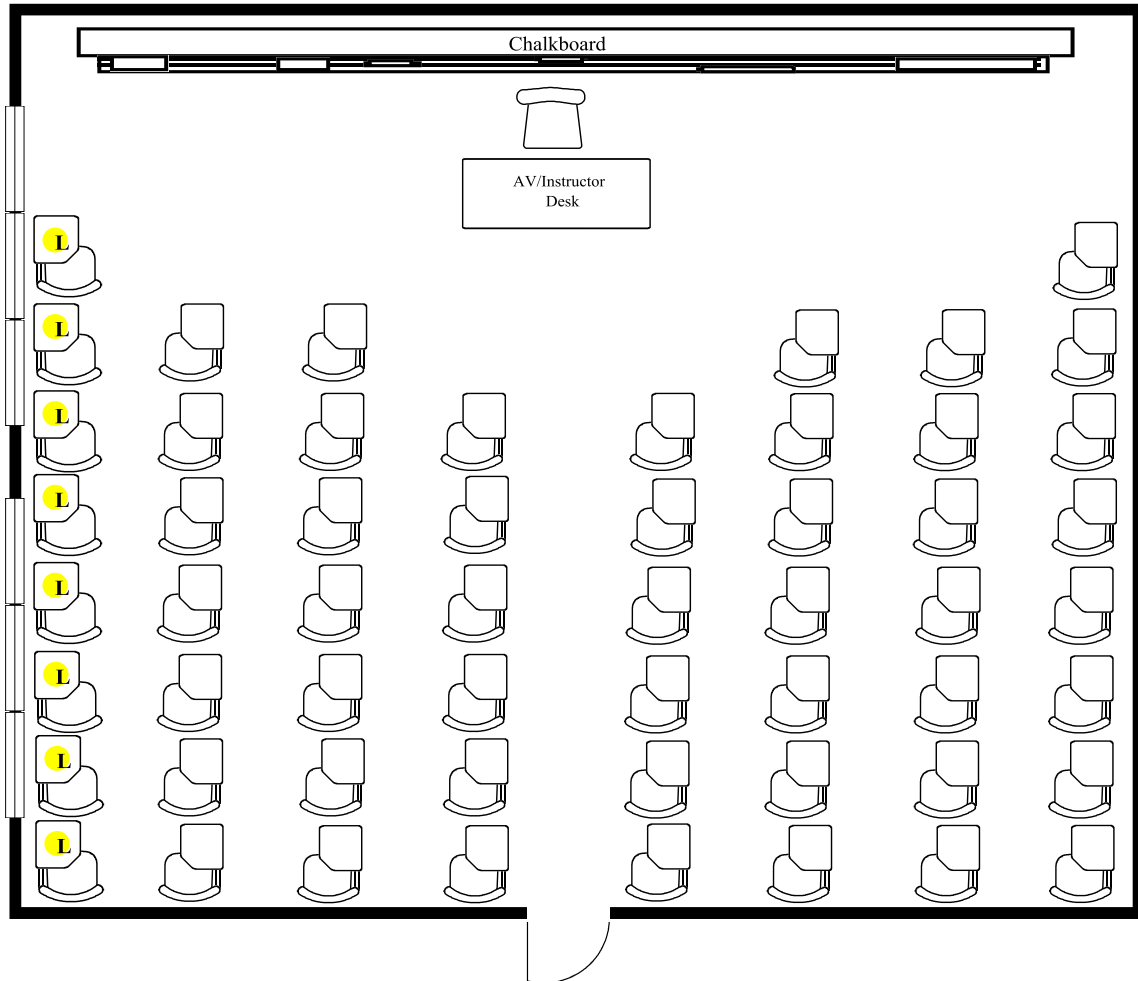

# Cupples II 015

**L** Left-Handed Desk

Total Student Seating: 56