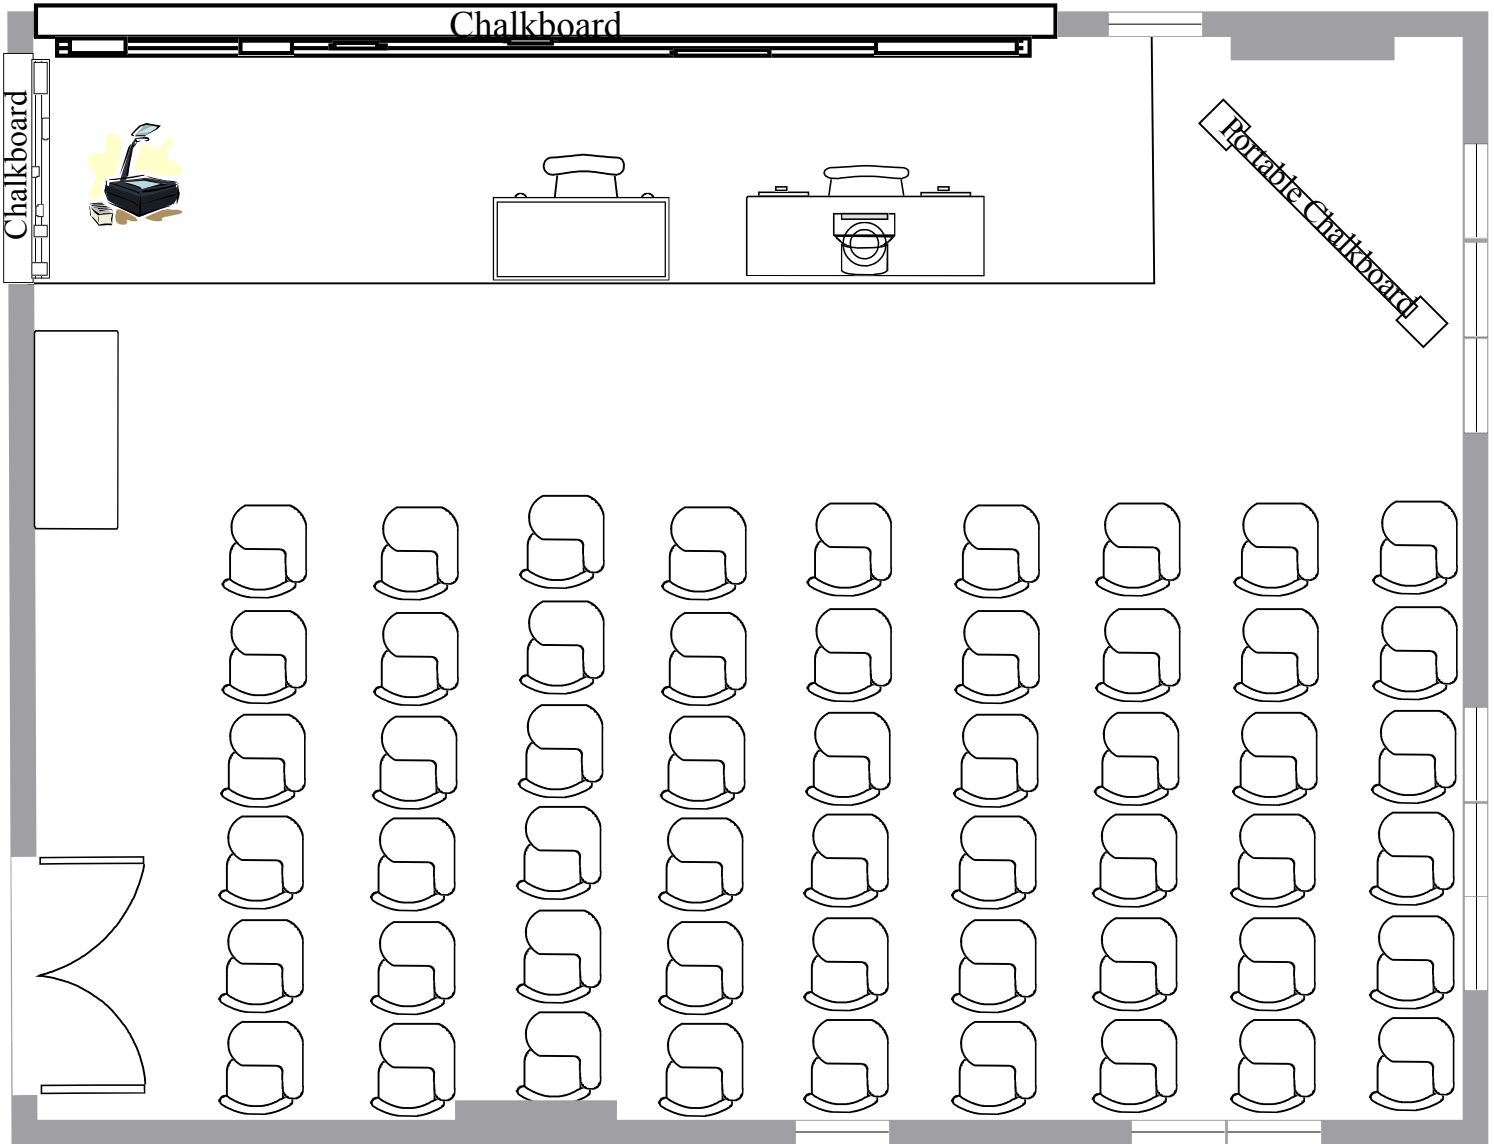

Cupples I Room 115

Total Student Seating: 54