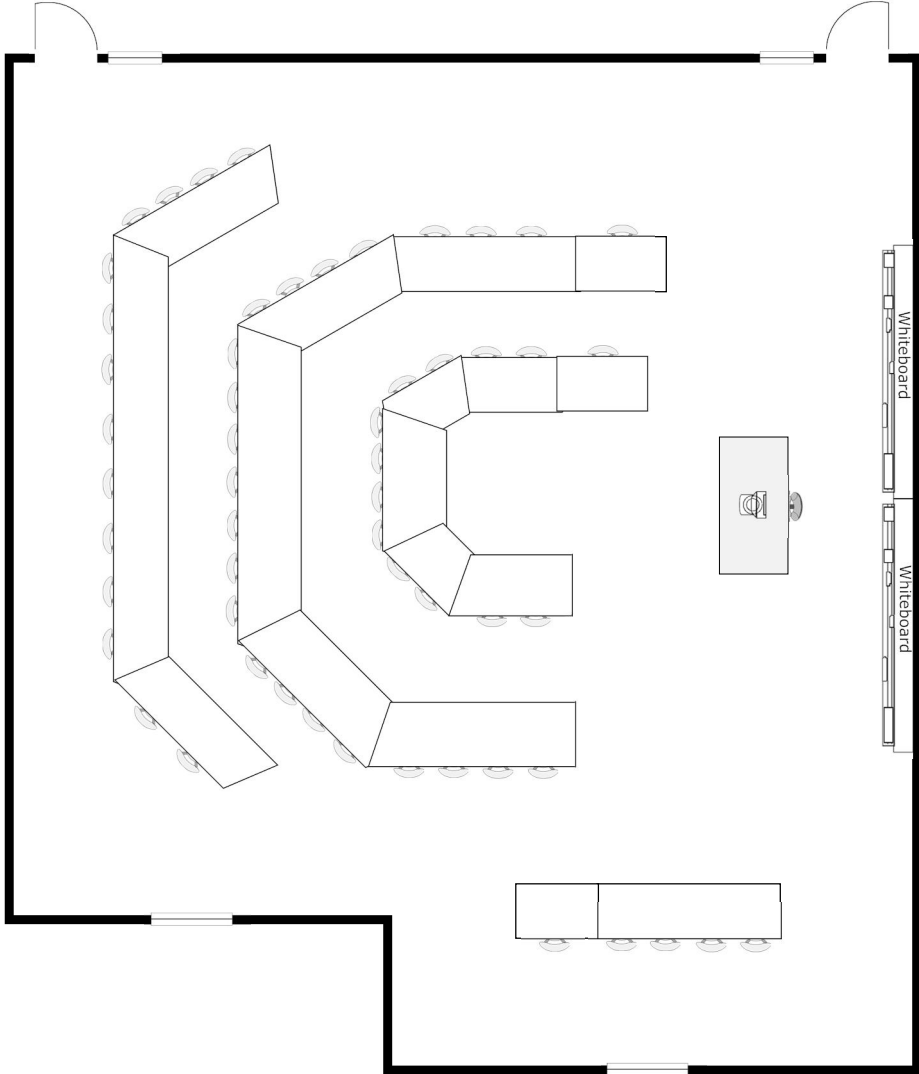

Seigle Hall Room 109

Total Seating: 50