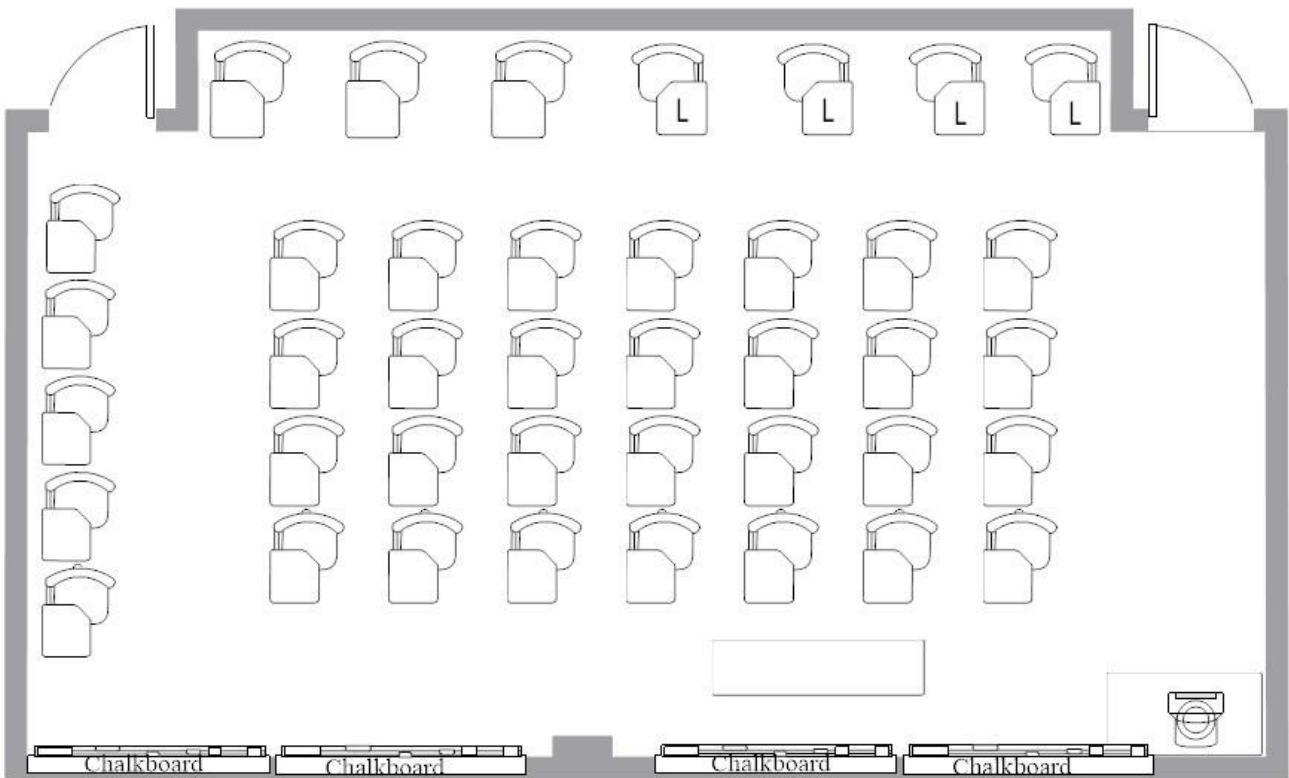

Lopata House Room 22

L= Left Handed Desk

Total Student Seating: 40