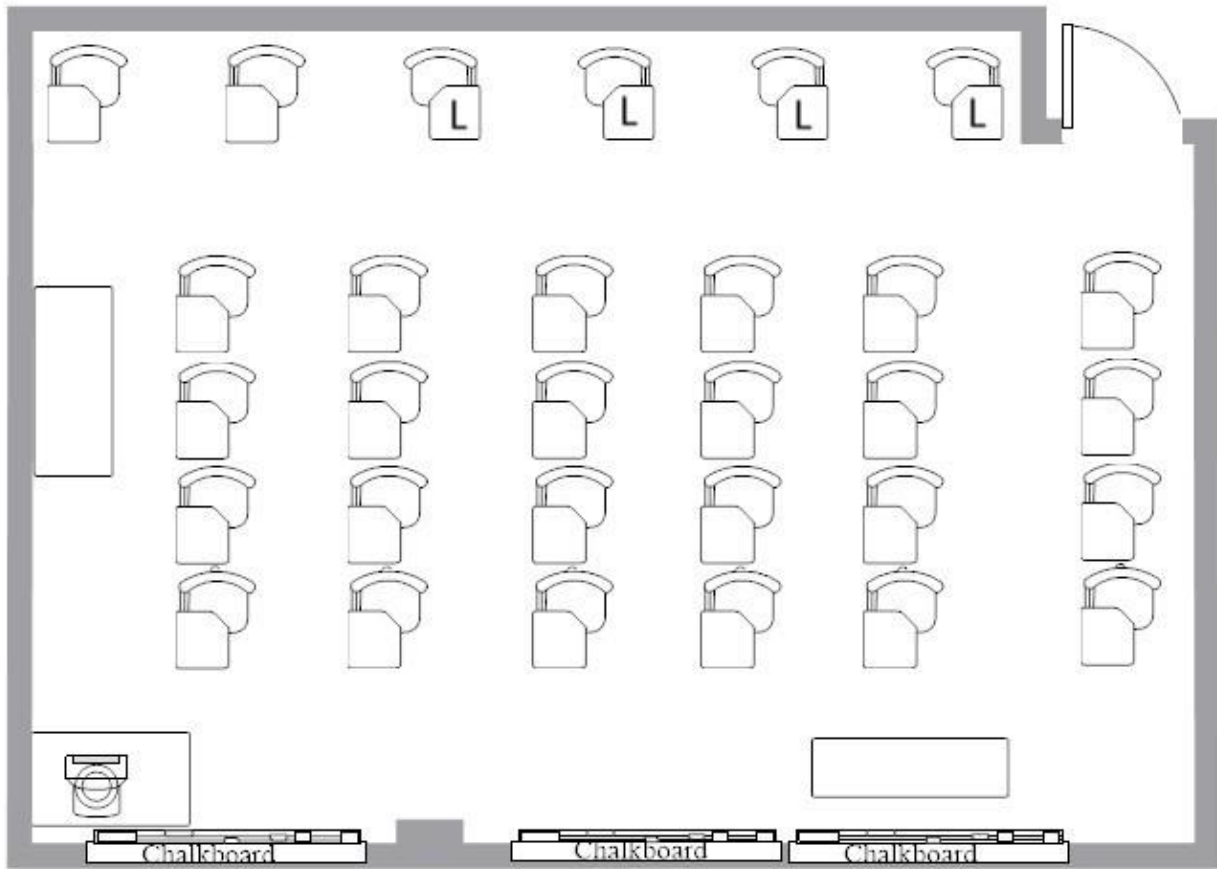

# Lopata House Room 23

L= Left Handed Desk

Total Student Seating: 30