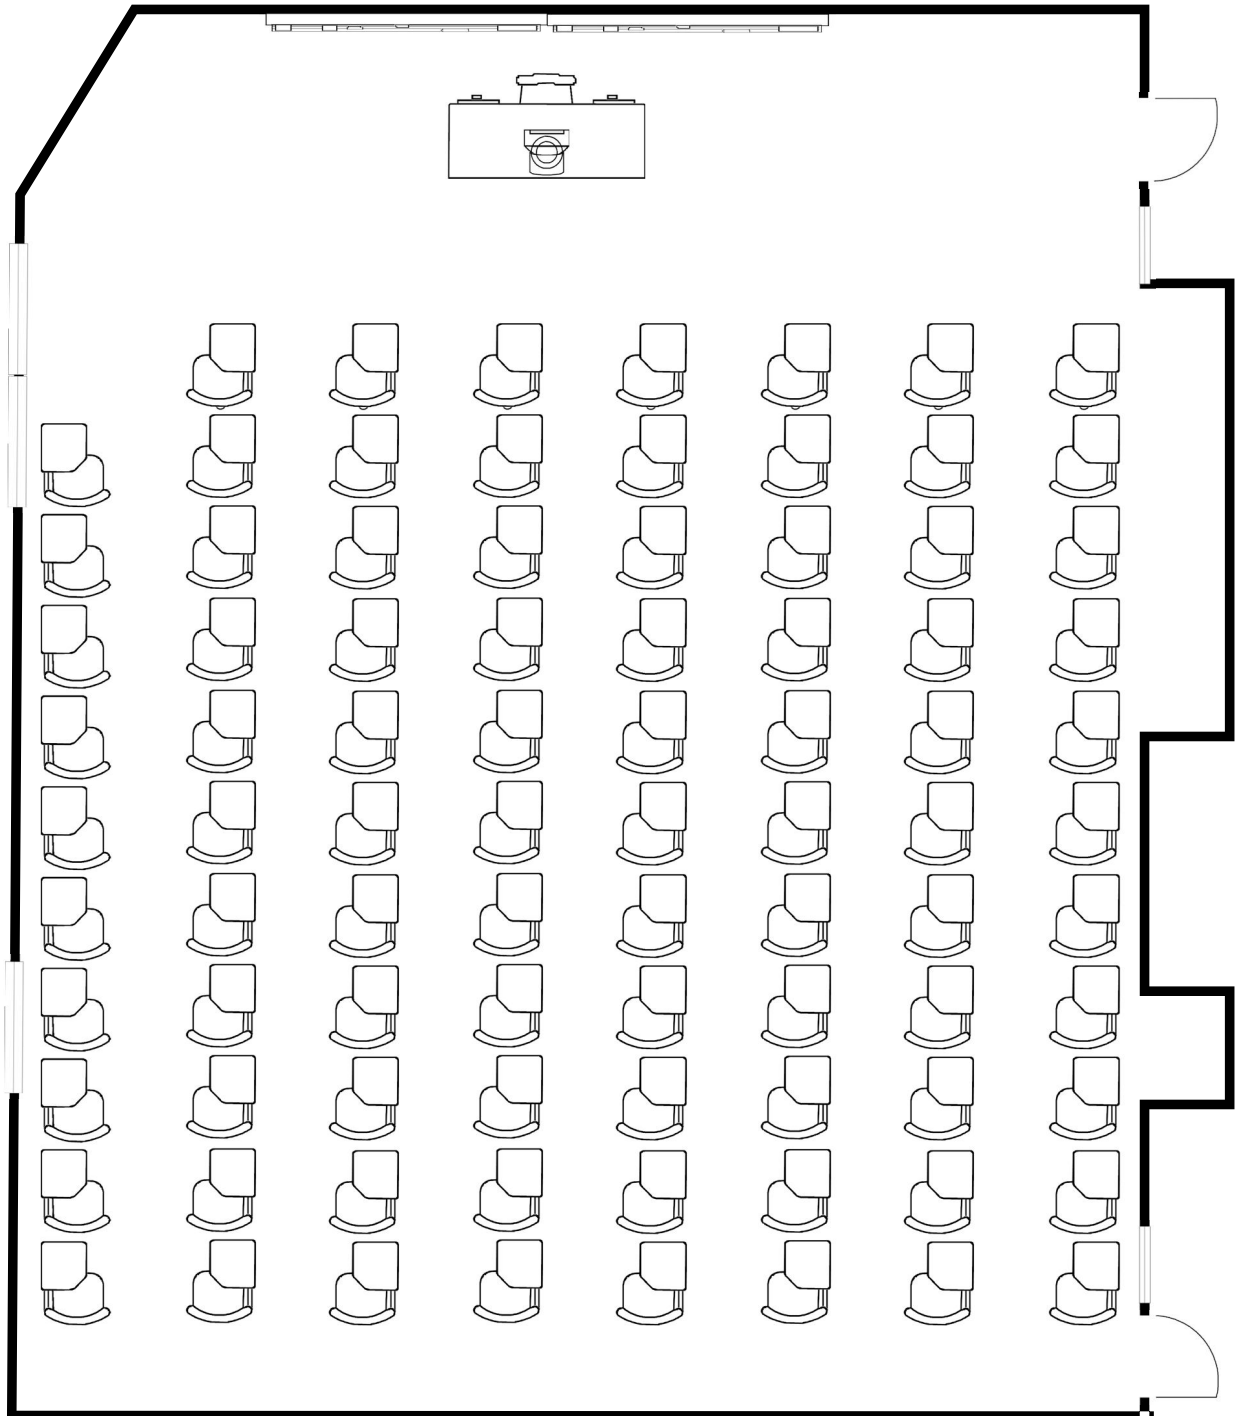

Seigle Hall Room 304

Total Student Seating: 87