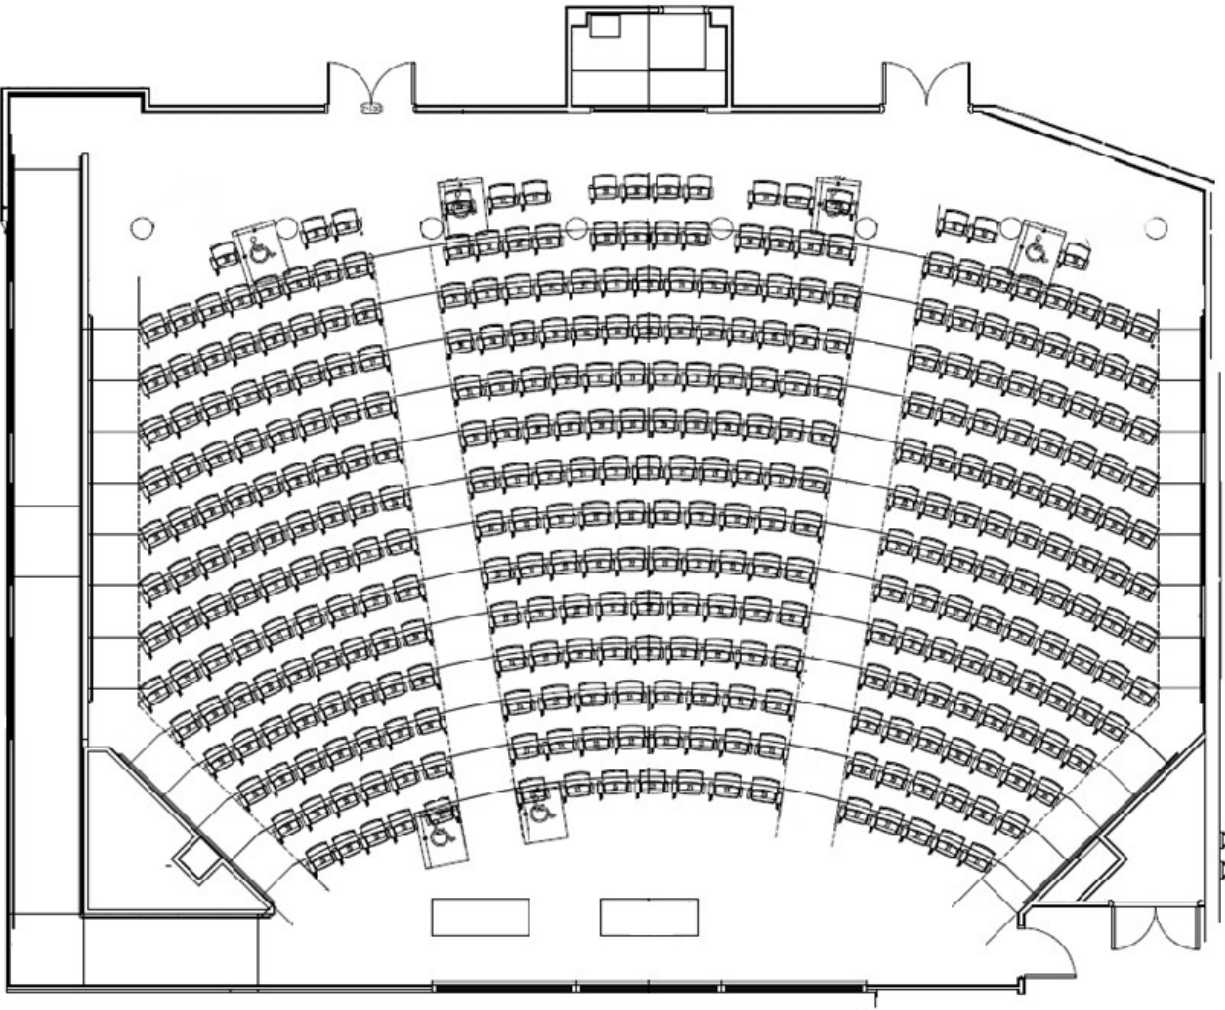

# Simon Hall Room 1

Total Seating: 355