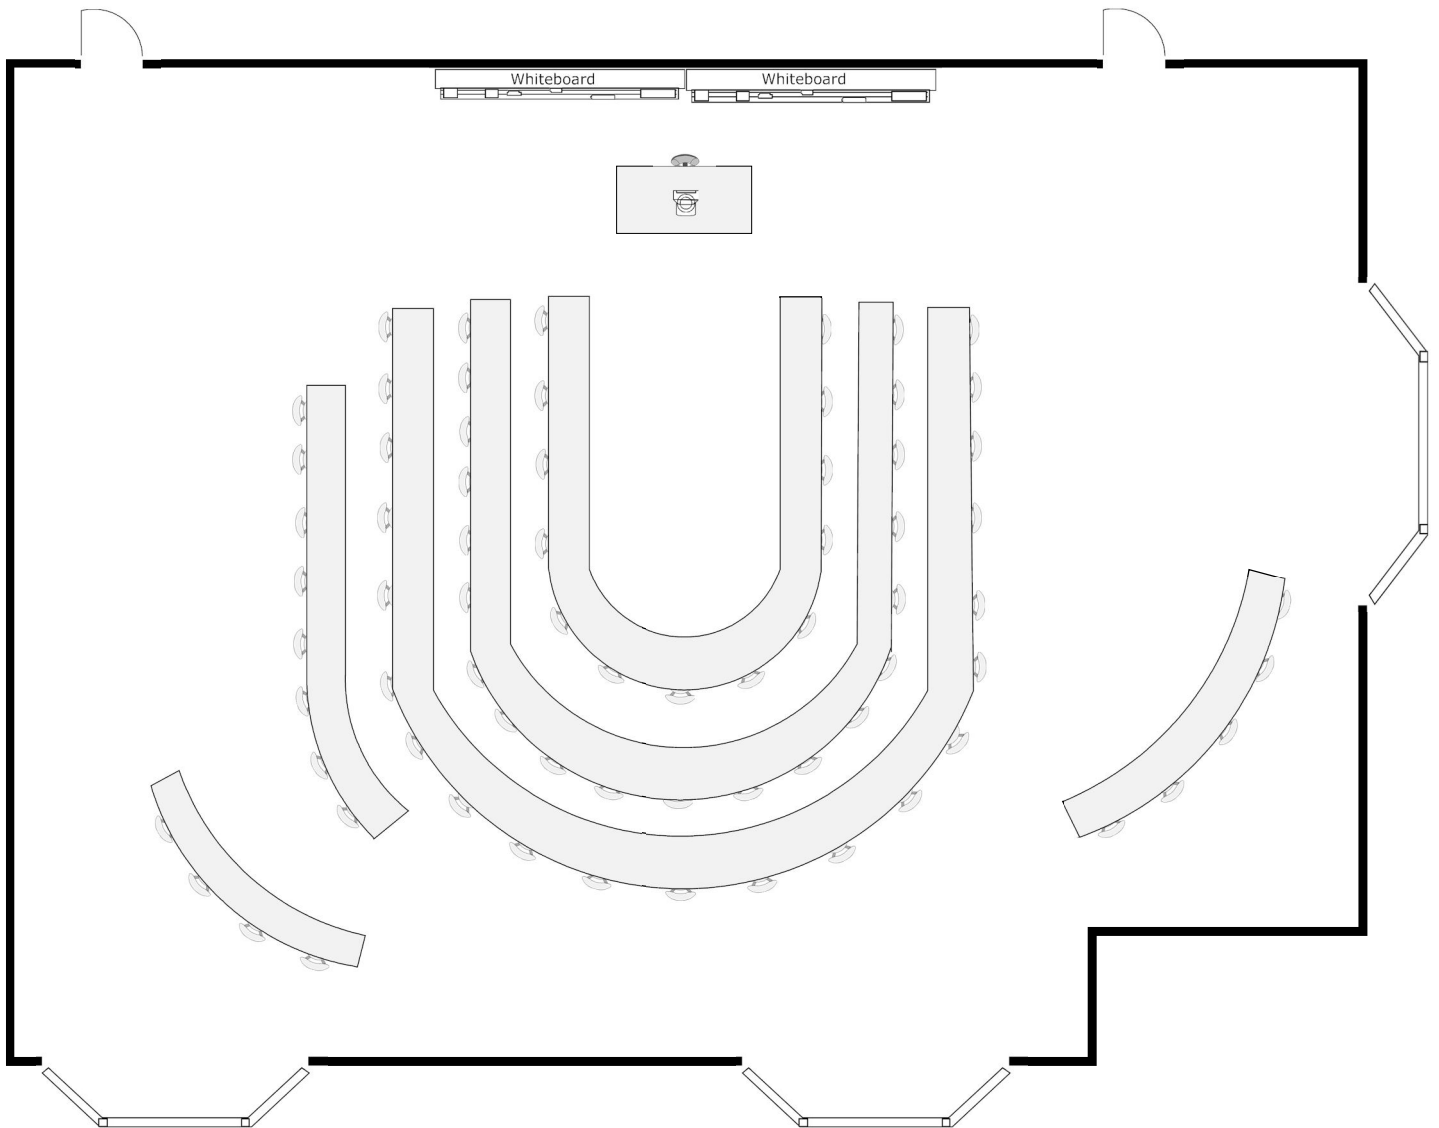

# Seigle Hall Room 301

Total Seating: 70