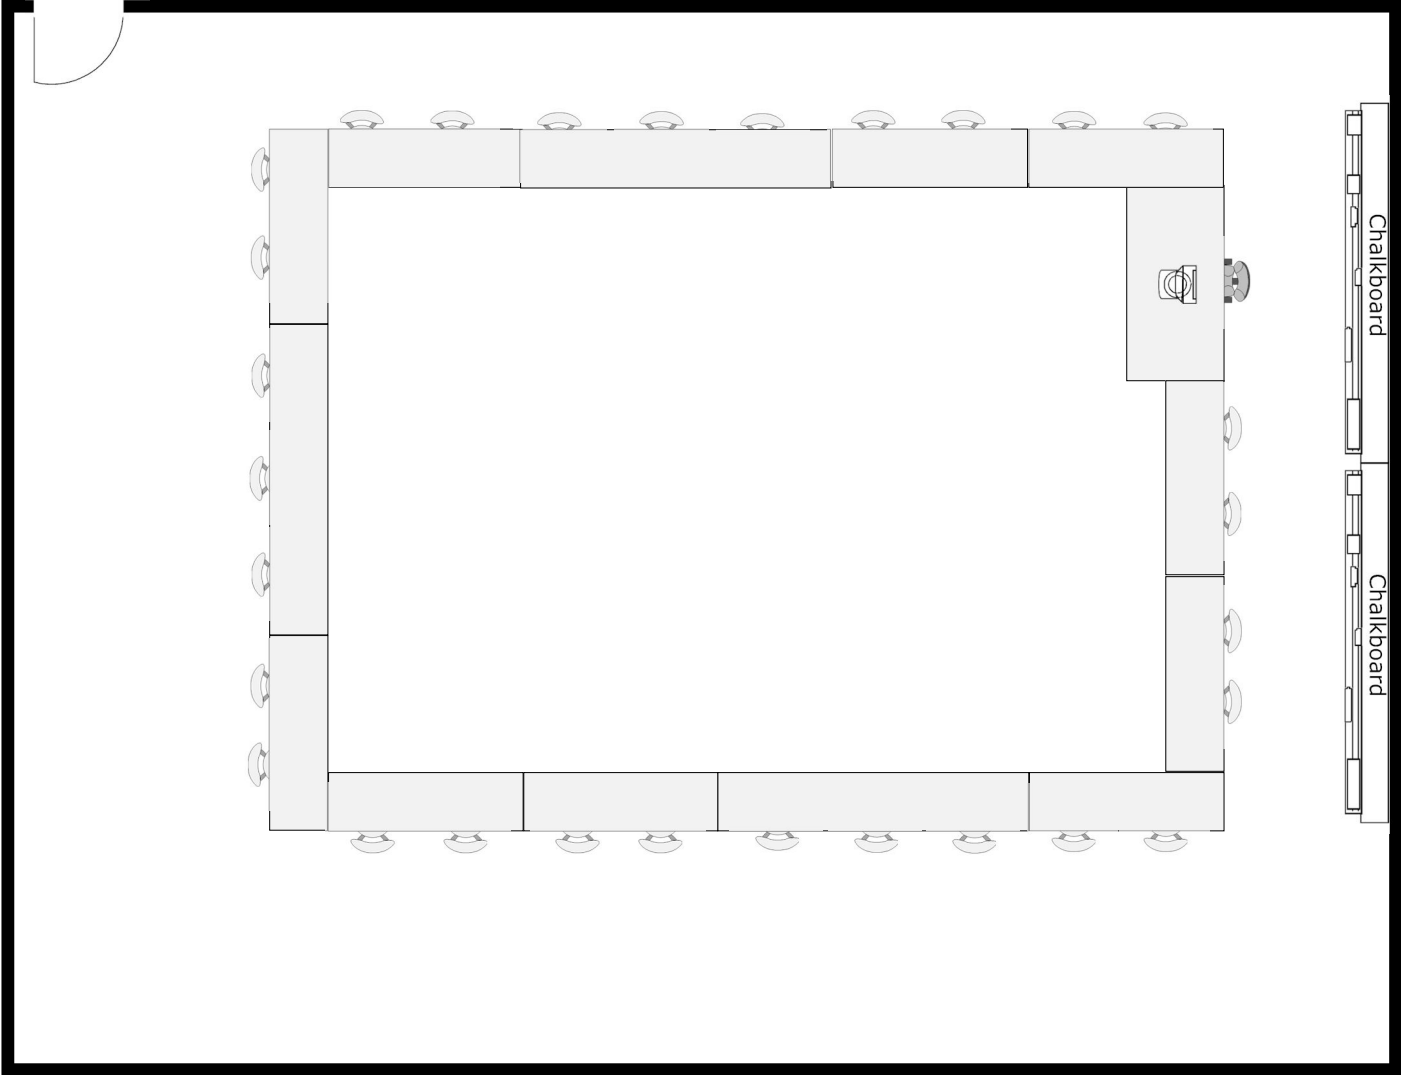

Simon Hall Room 22

Total Seating: 30