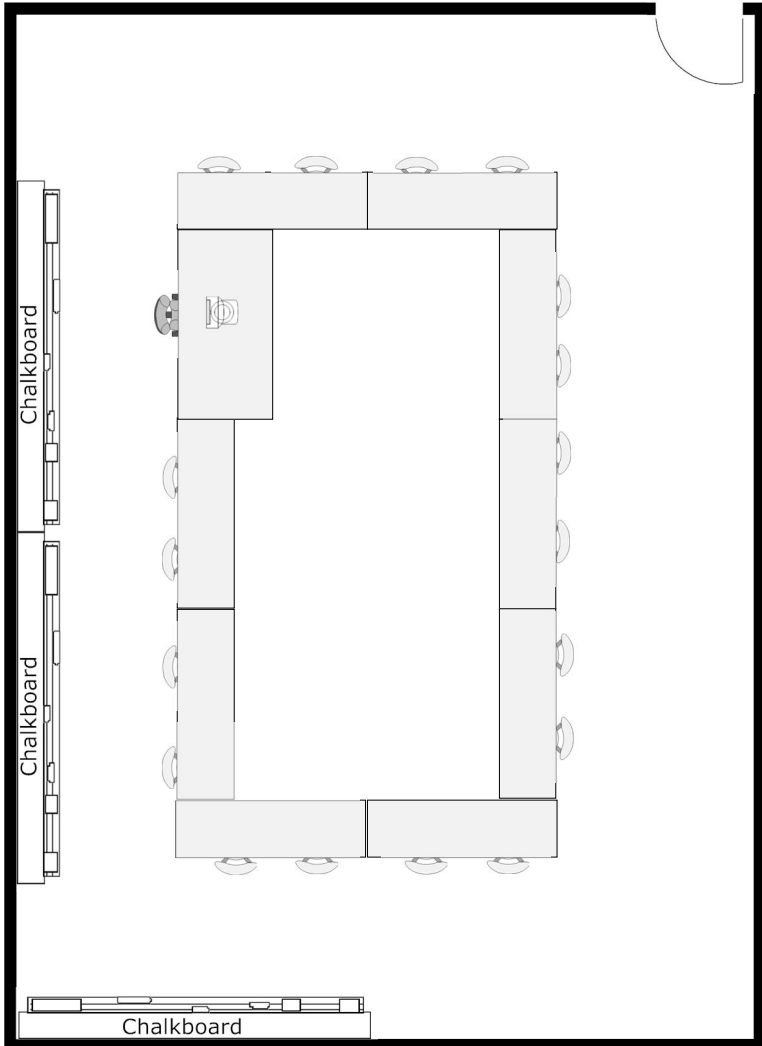

Simon Hall Room 21

Total Seating: 18