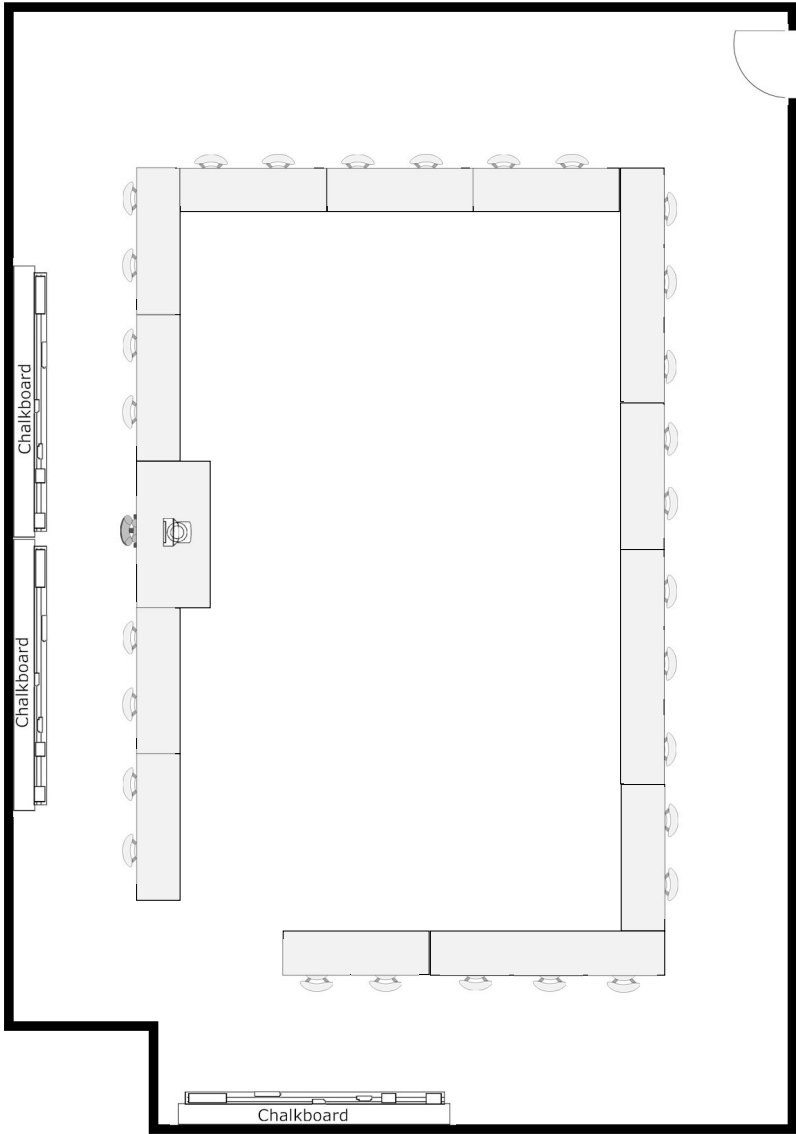

# Simon Hall Room 20

Total Seating: 30