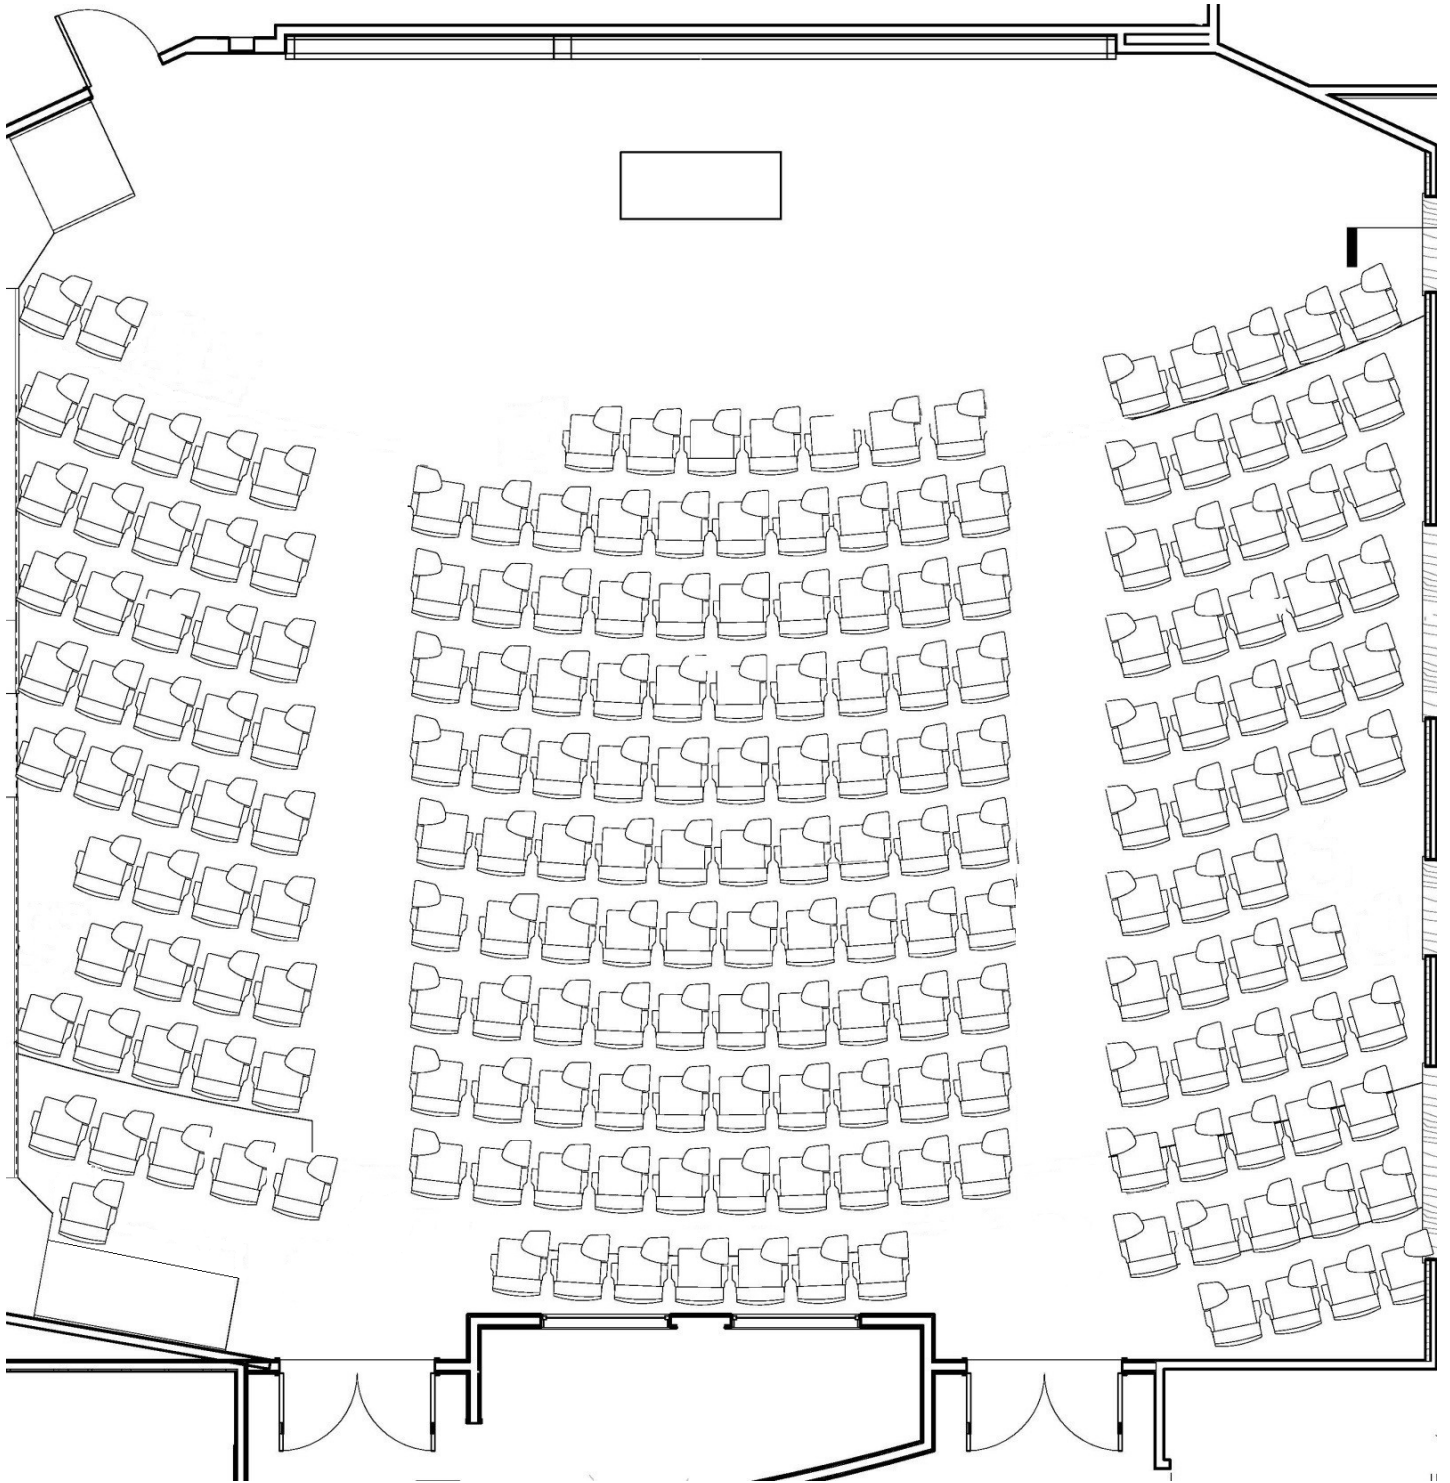

# Hillman Room 70

Total Seating: 206