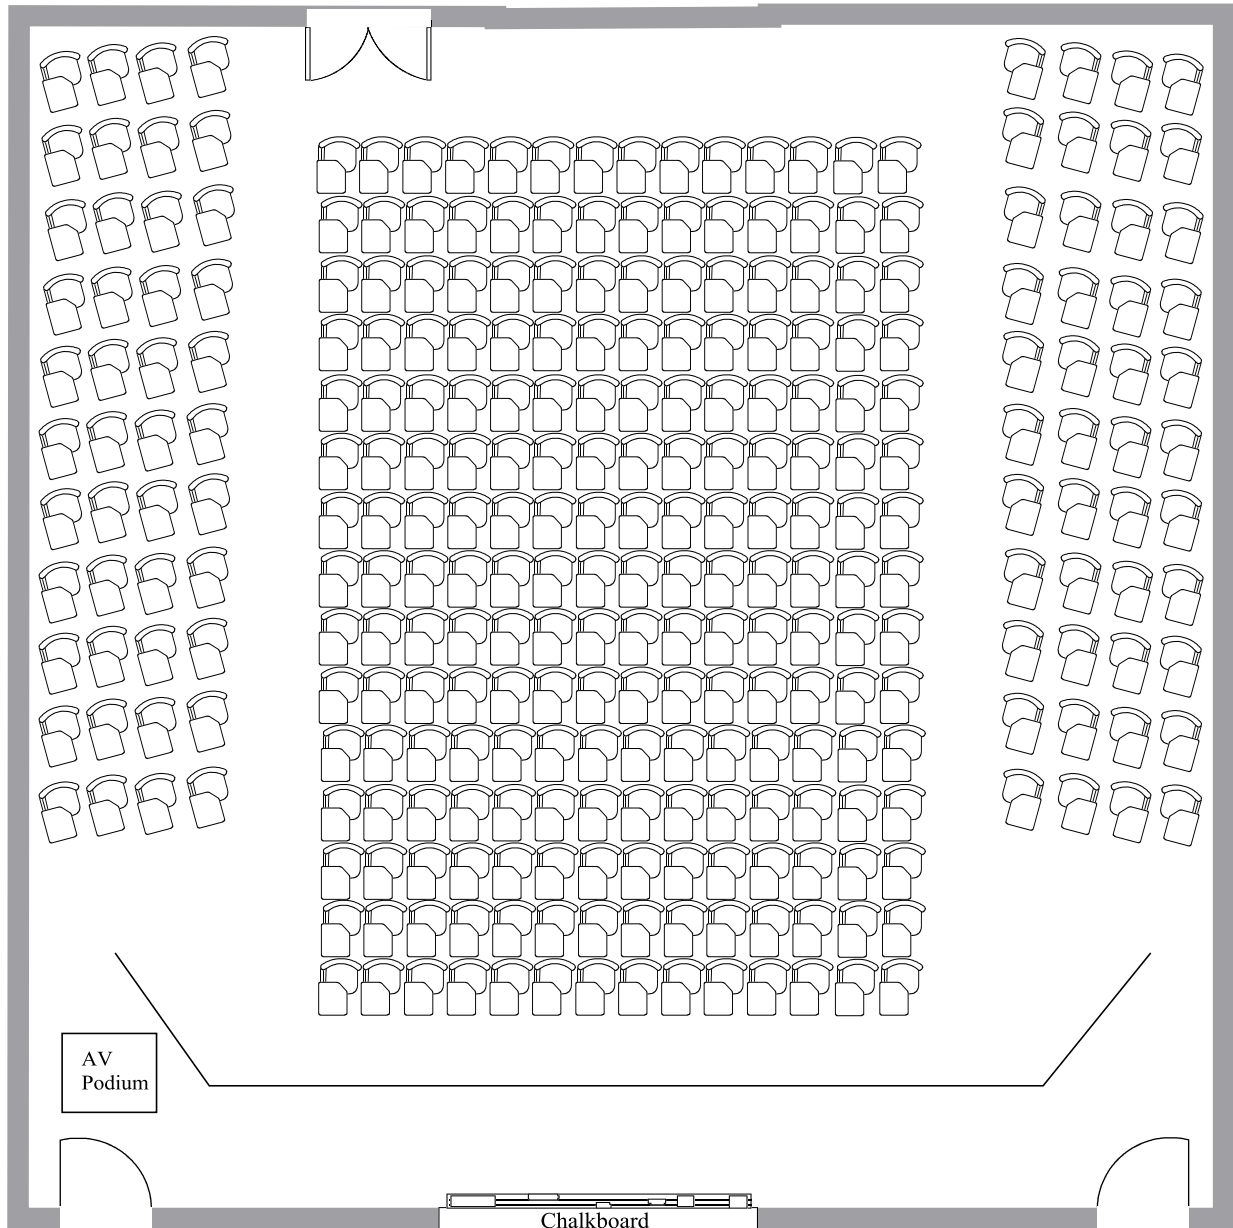

Steinberg 105

Booth

Total Student Seating: 298