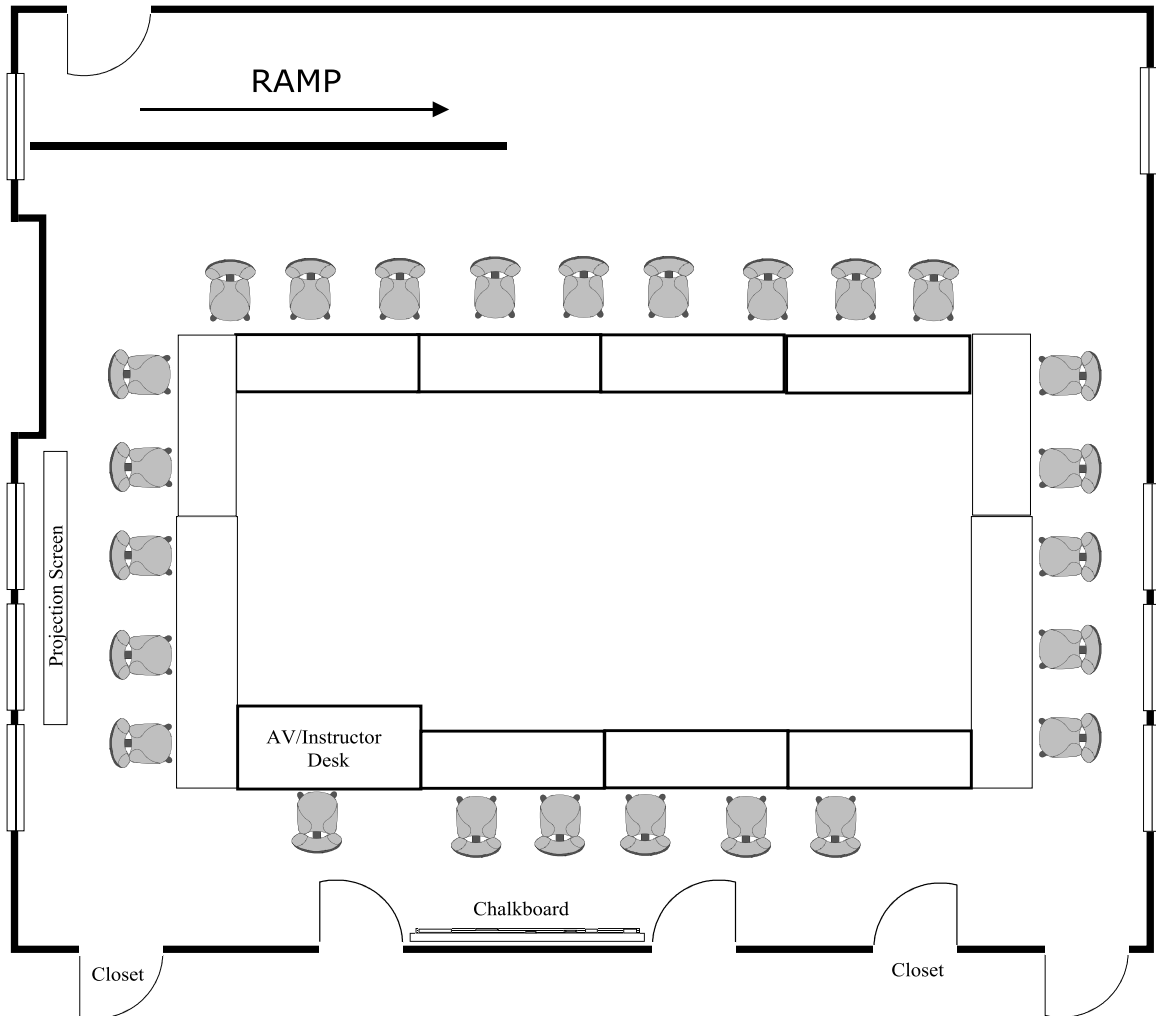

Sever 300

Total Student Seating: 24