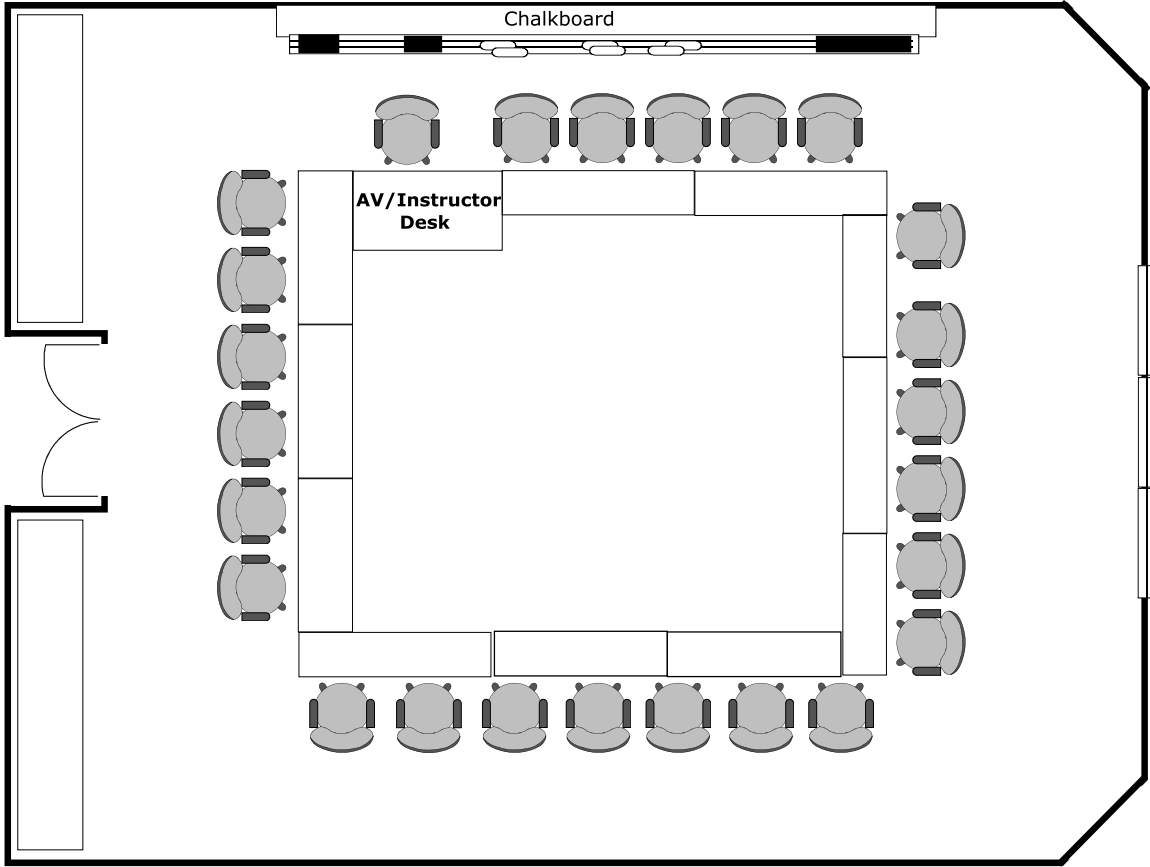

# Seigle Hall Room 305

Total Student Seating: 25