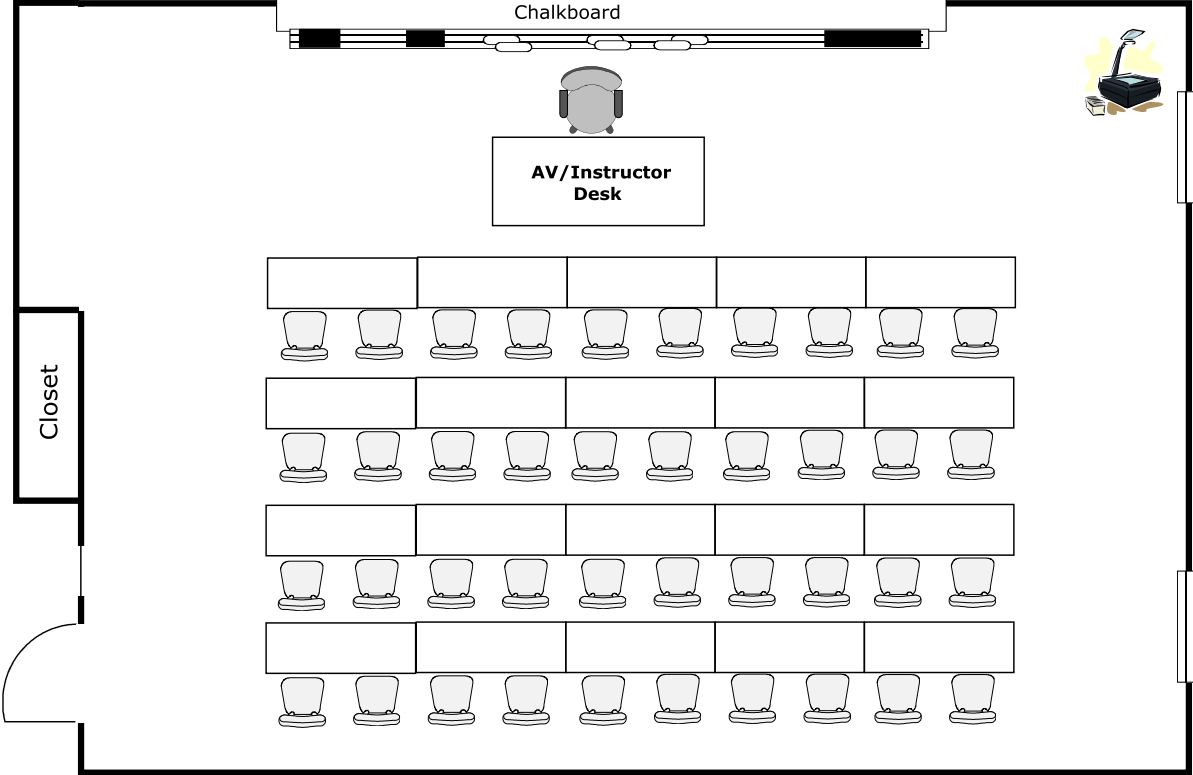

Seigle Hall Room 303

Total Student Seating: 40