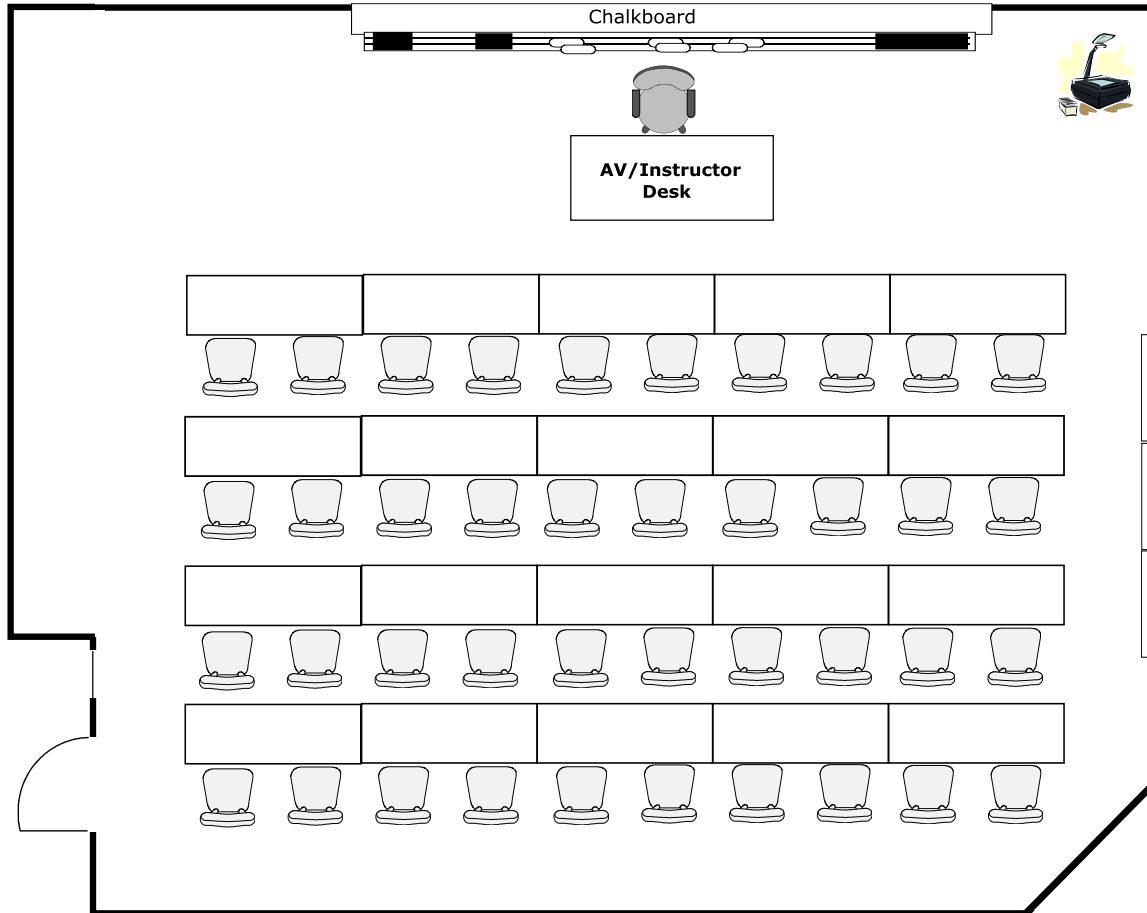

Seigle Hall Room 204

Total Student Seating: 40