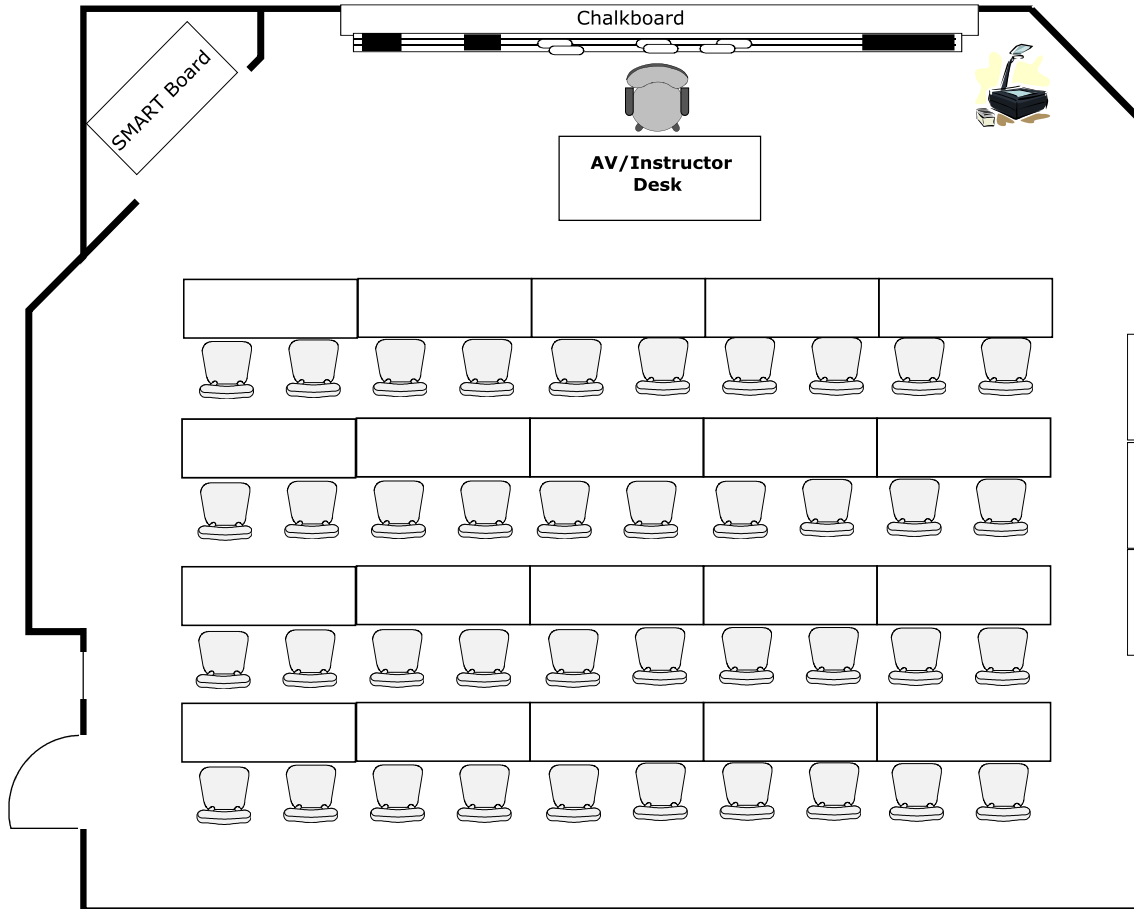

Seigle Hall Room 106

Total Student Seating: 40