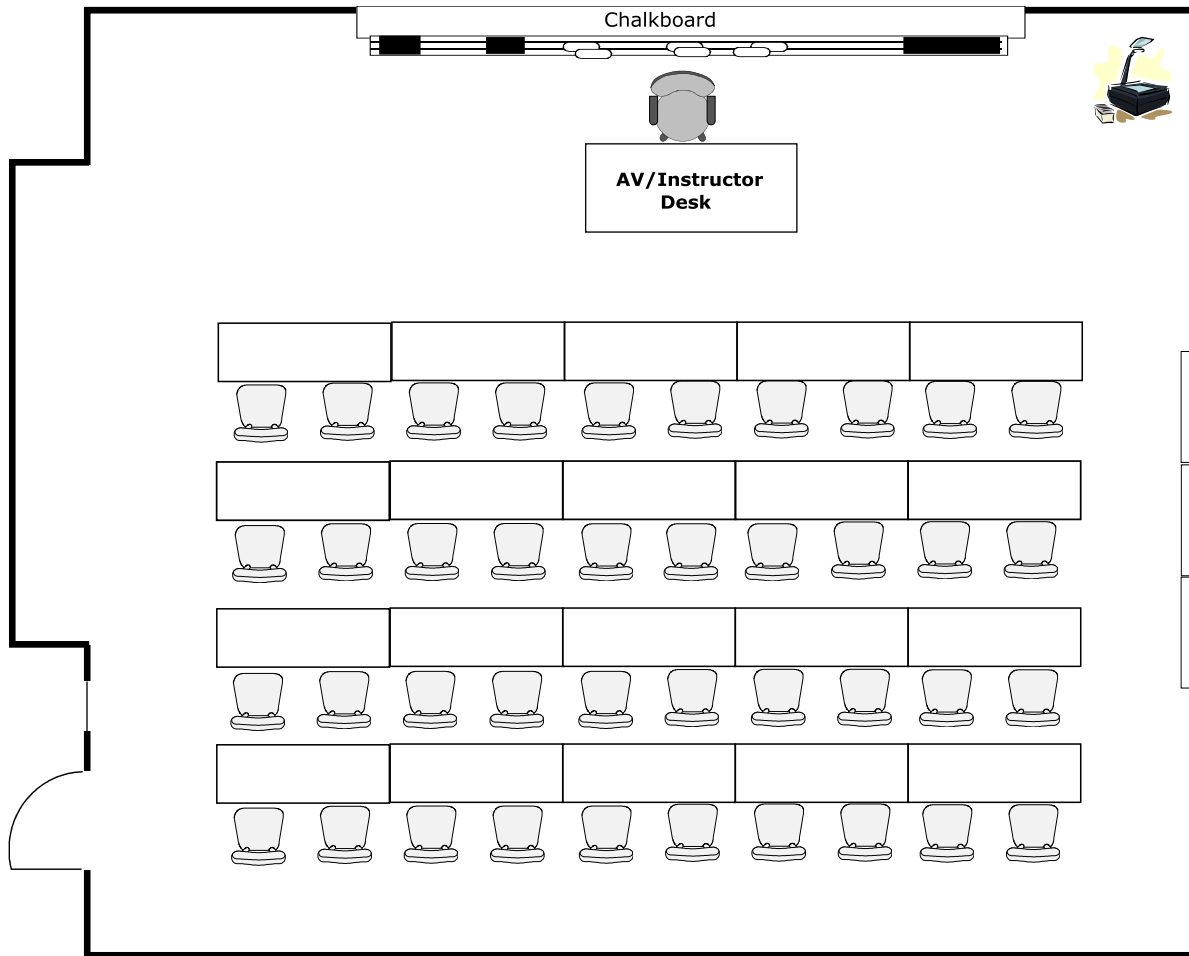

Seigle Hall Room 103

Total Student Seating: 40