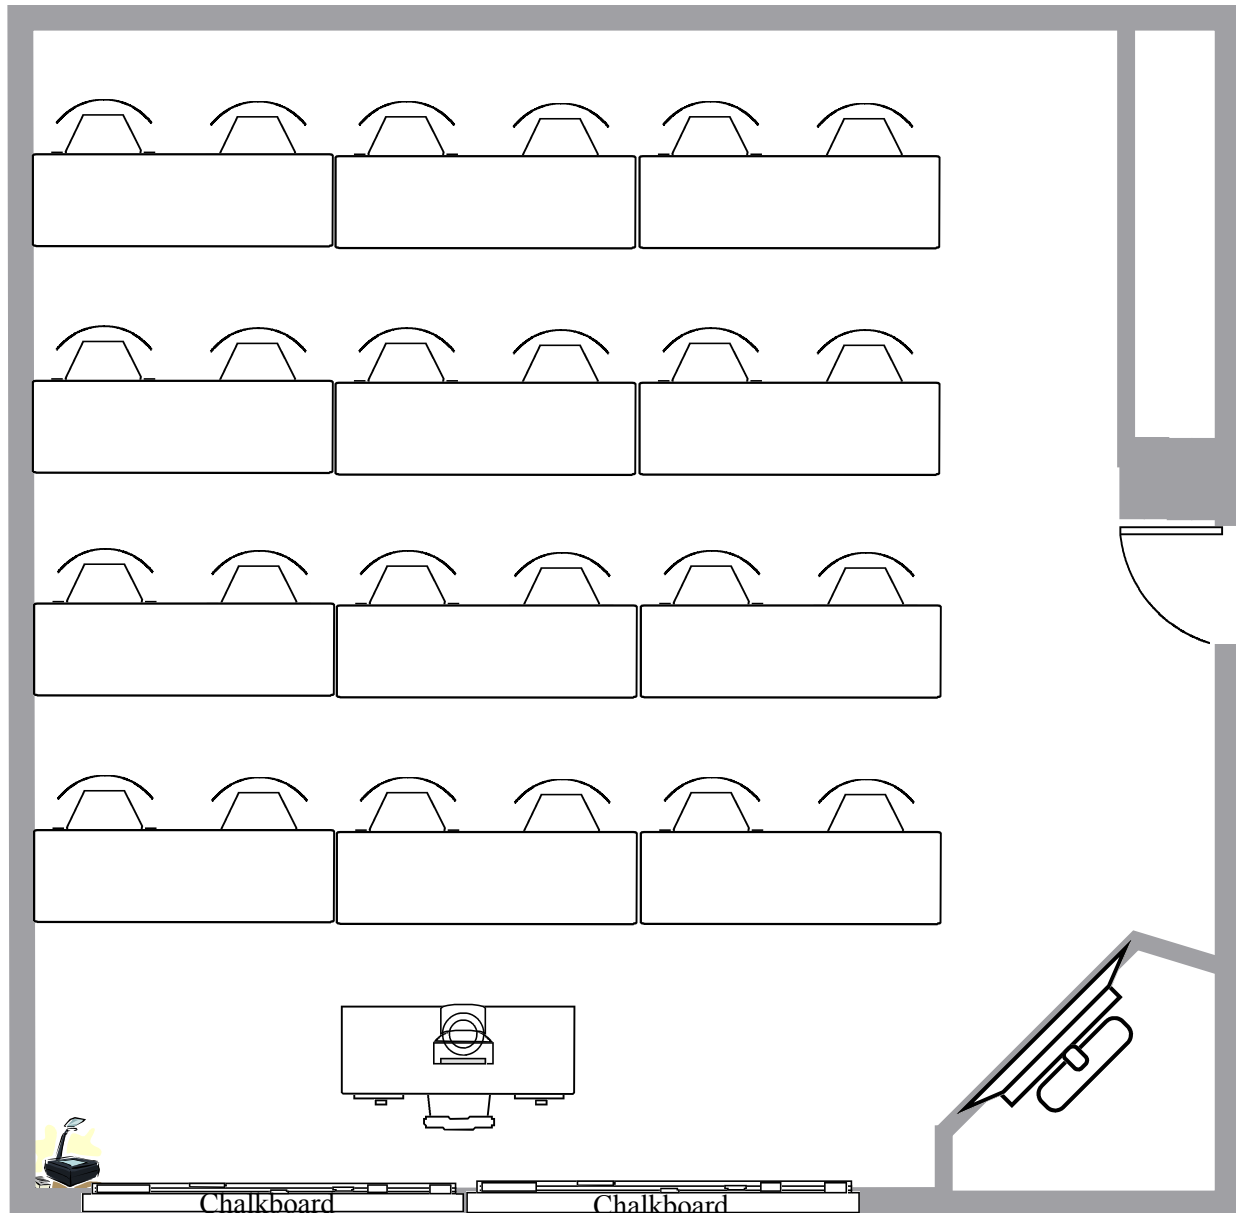

Earth & Planetary Sciences Room 102

Total Student Seating: 24