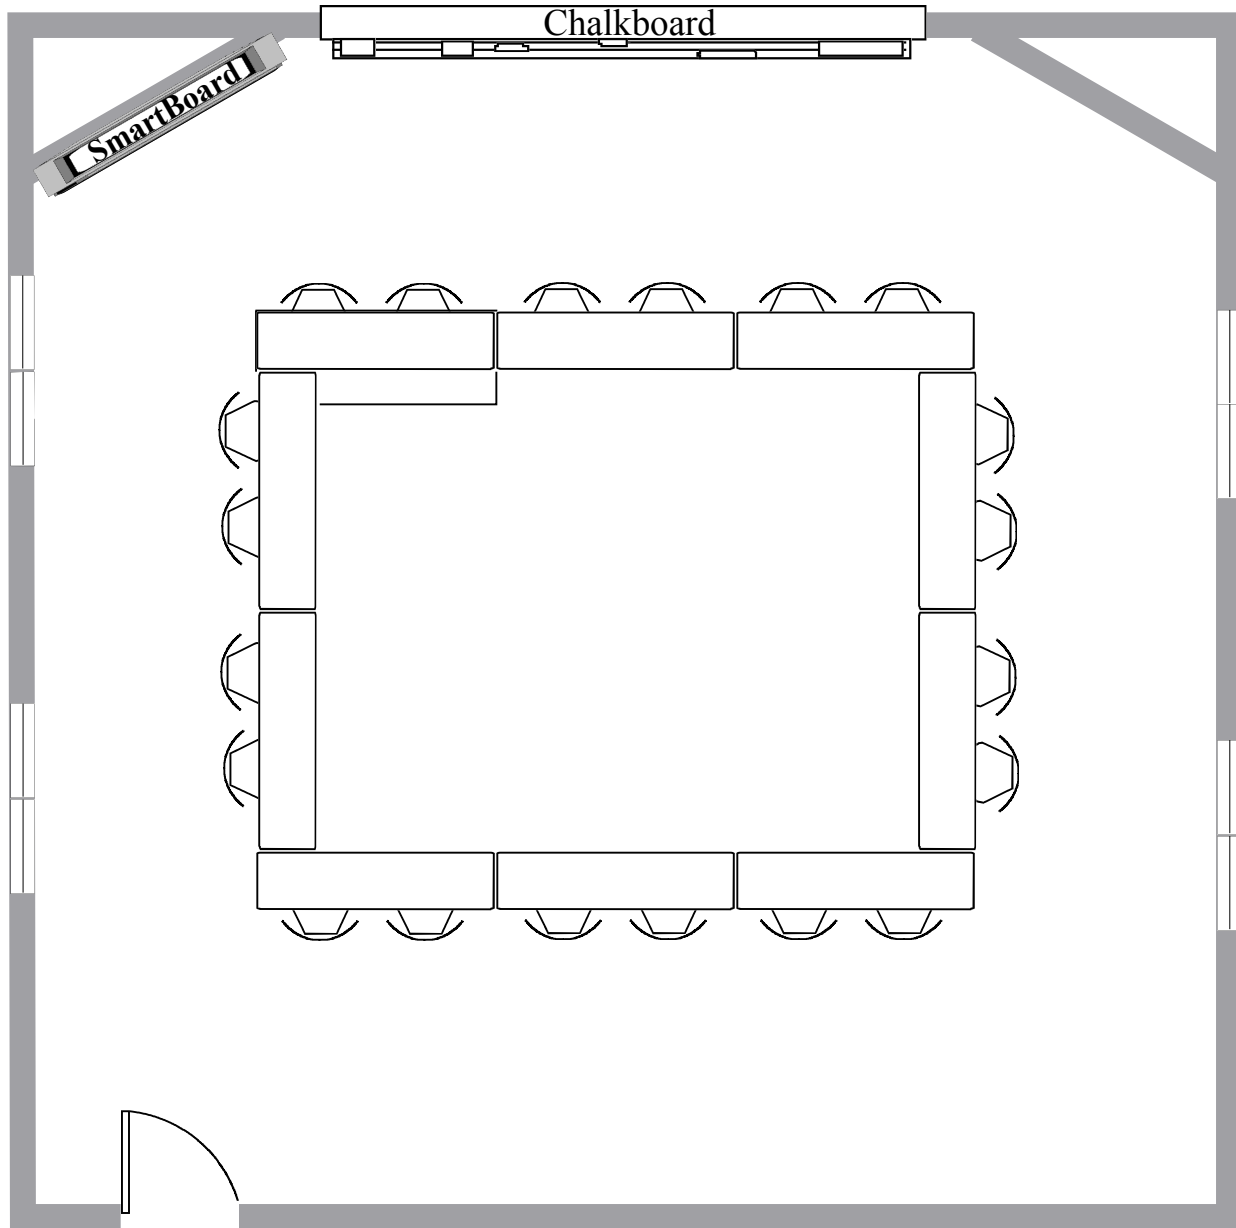

# Ridgley Hall Room 107

Total Student Seating: 19