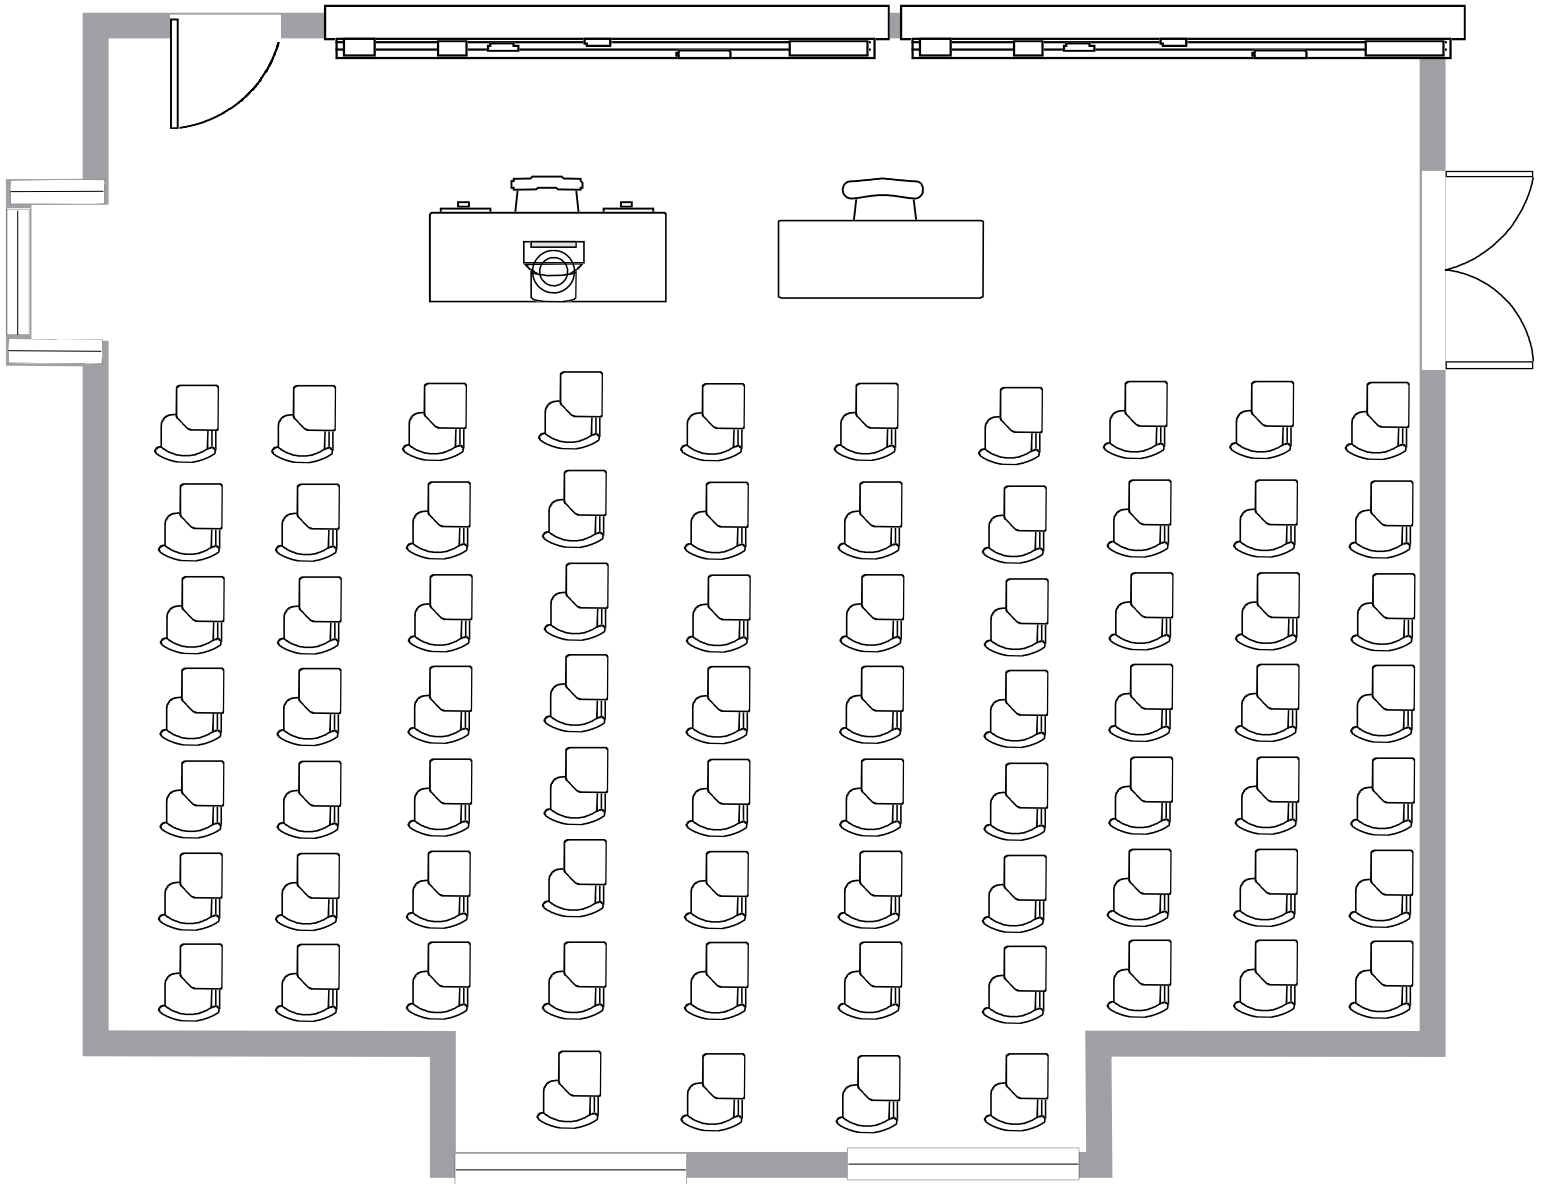

## Room 362

Total Student Seating: 73