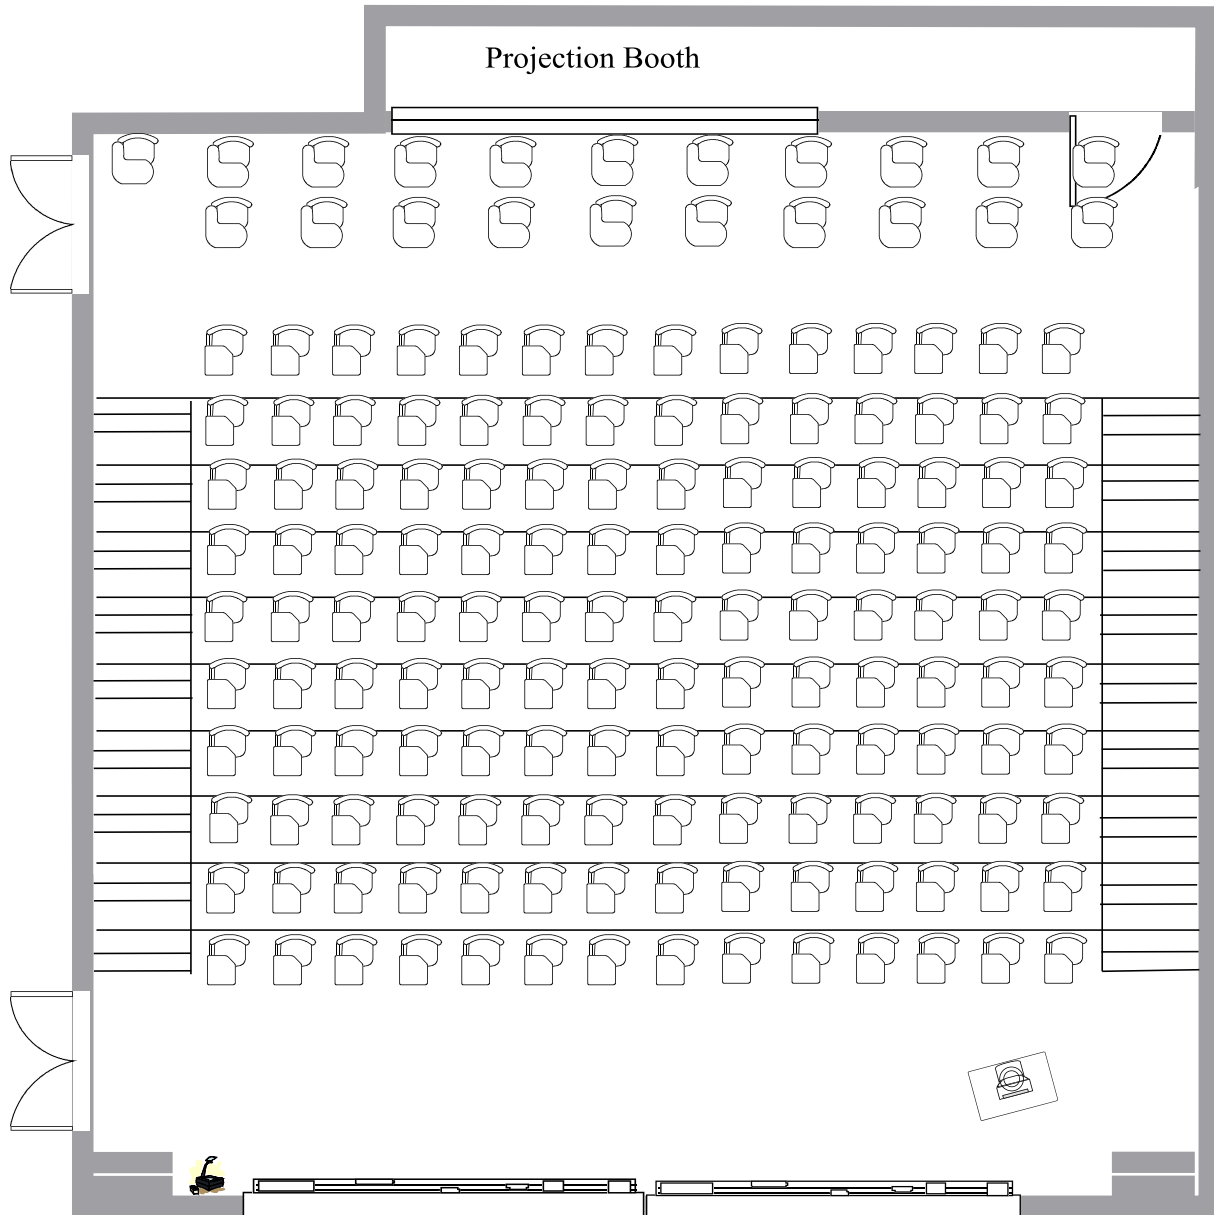

McDonnell Hall Room 162

Total Student Seating: 150