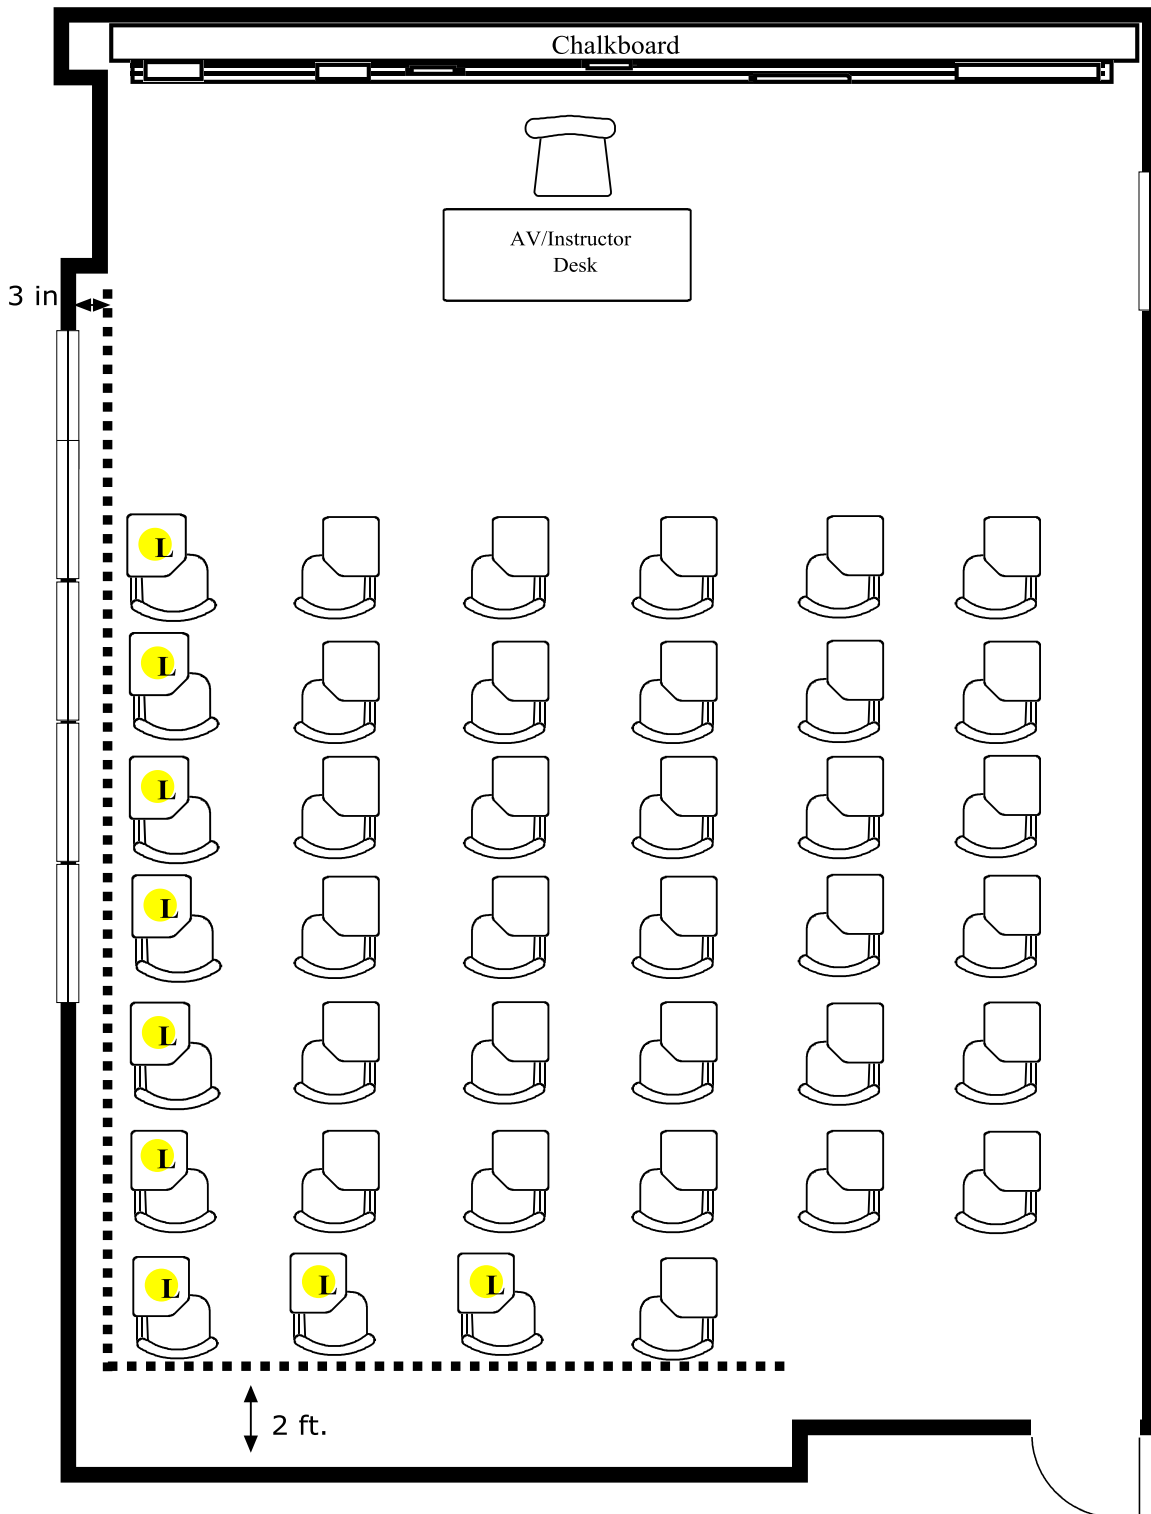

Louderman Hall Room 461

Total Student Seating: 40