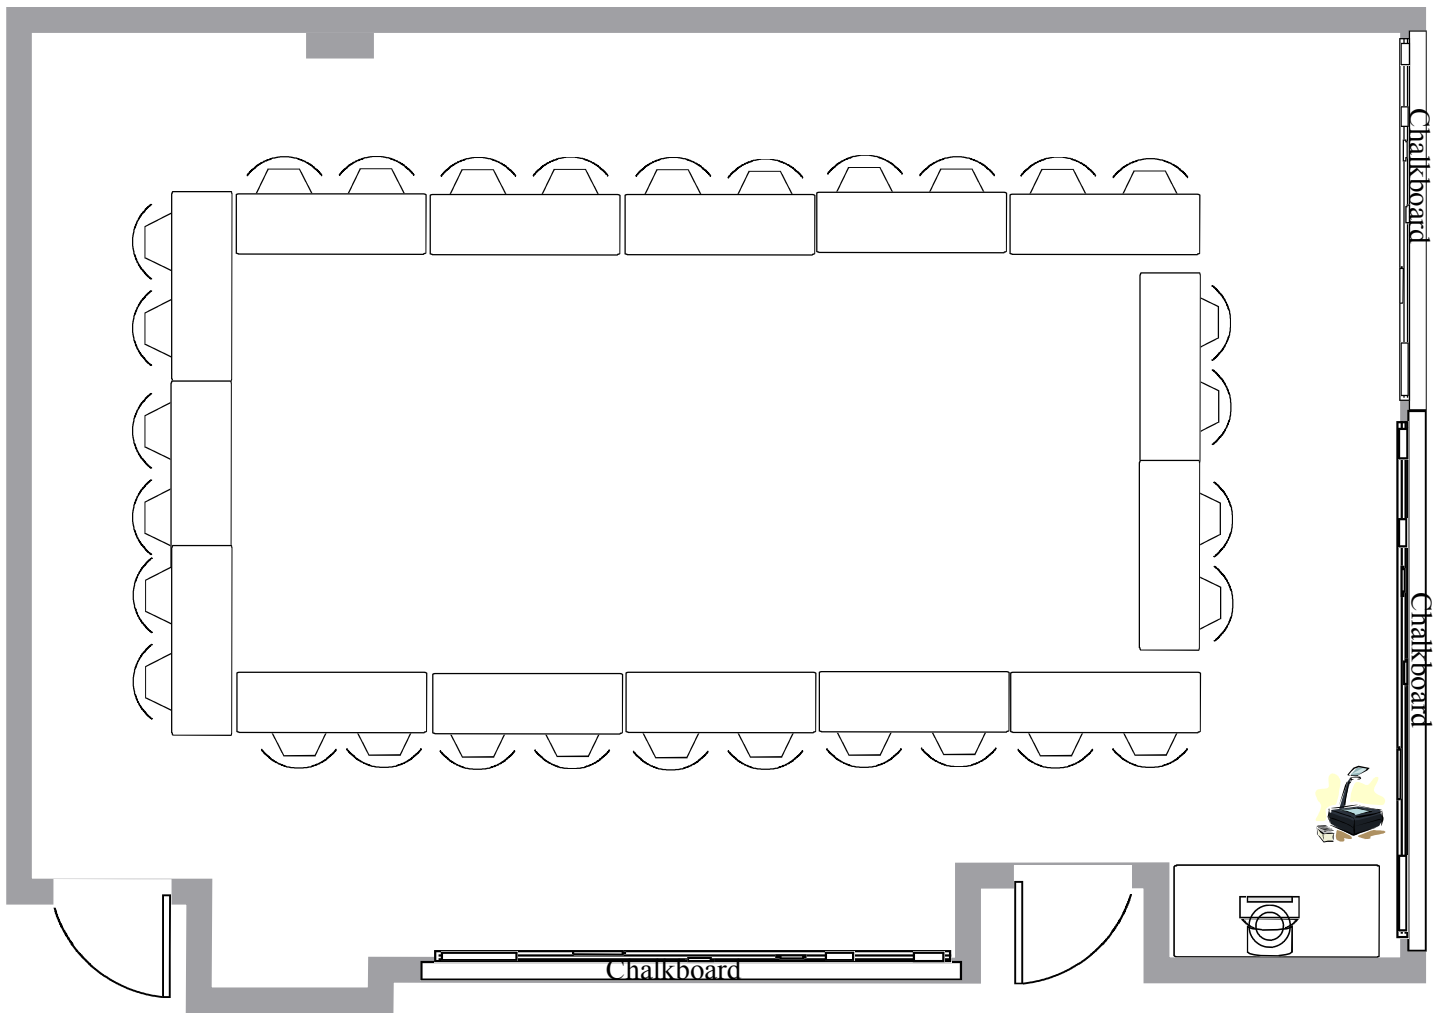

# Lopata House Room 16

Total Student Seating: 30