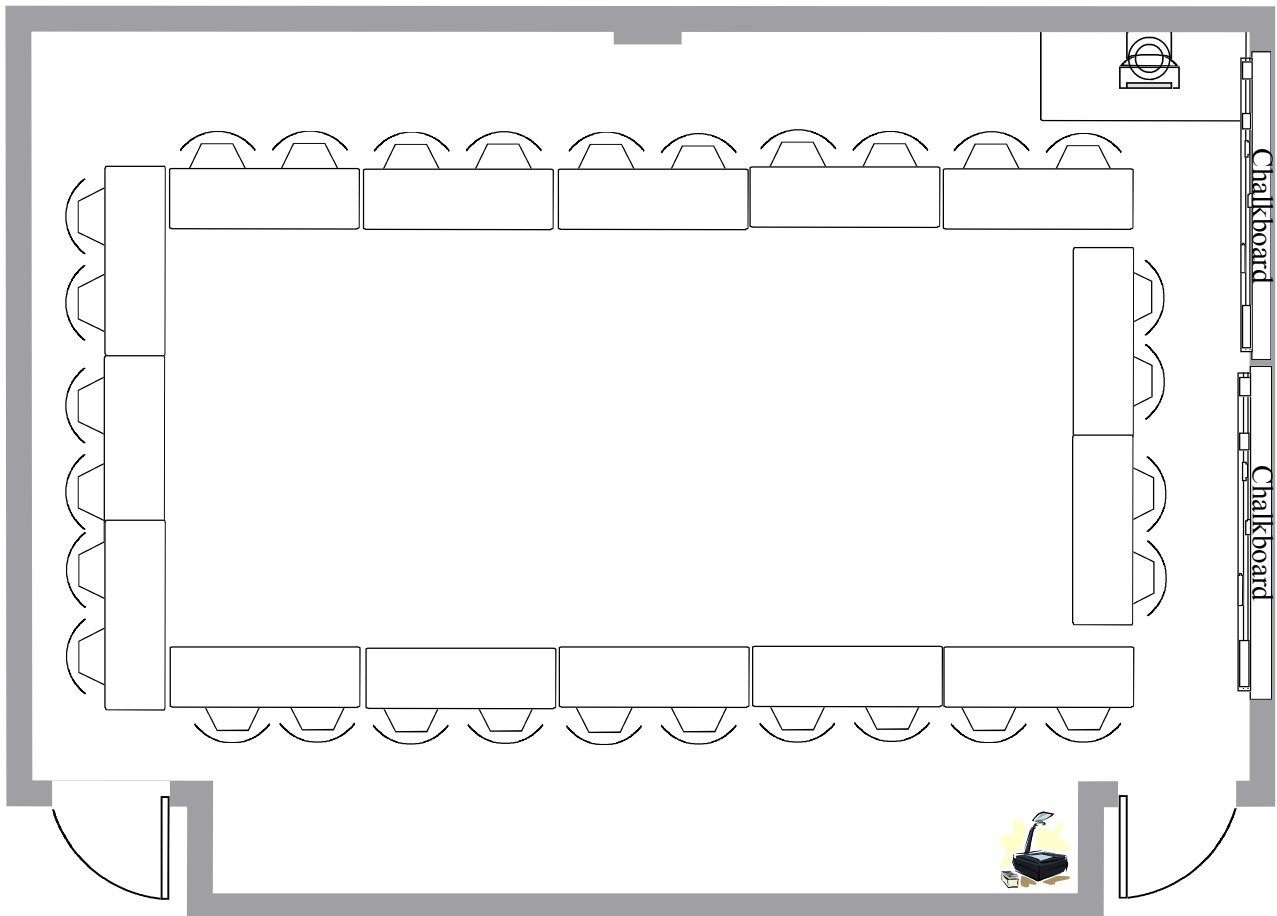

# Lopata House Room 11

Total Student Seating: 30