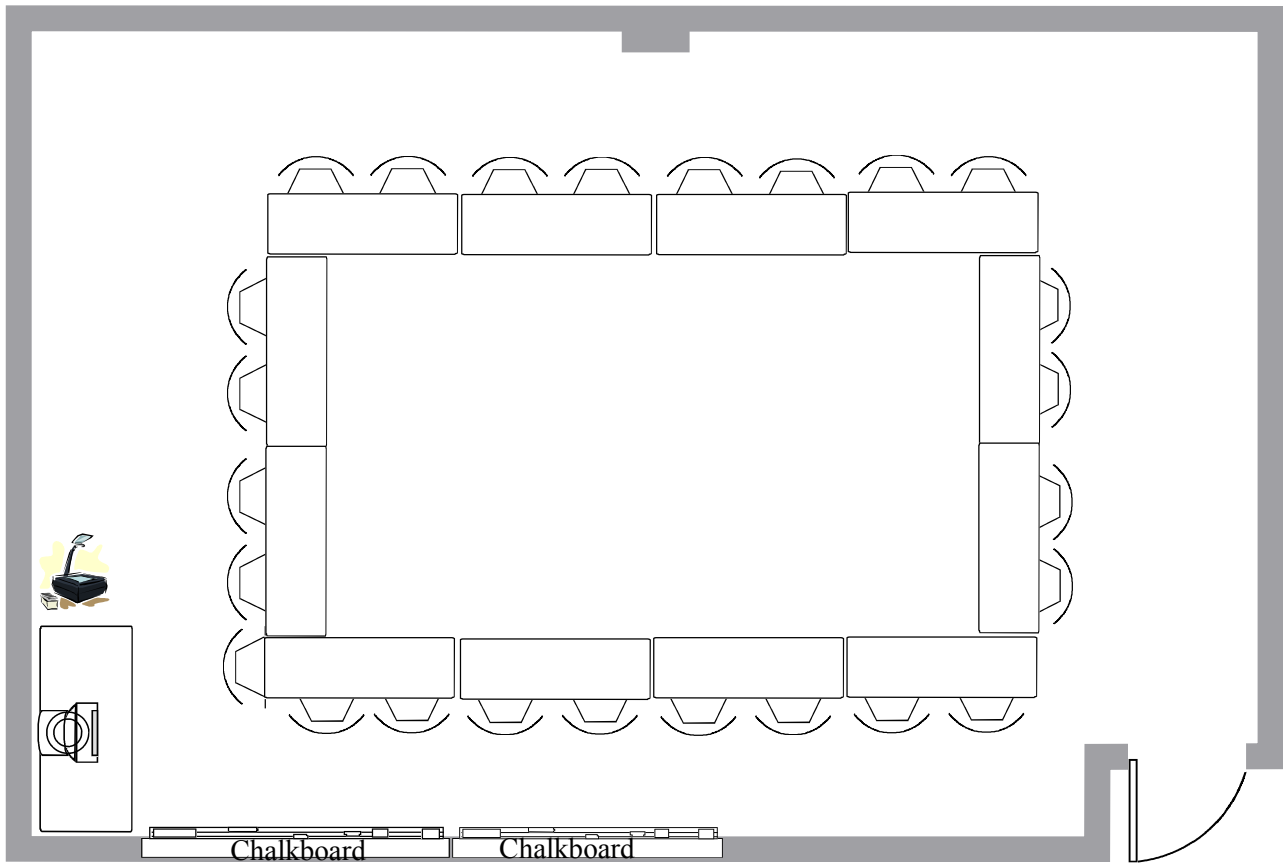

# Lopata House Room 10

Total Student Seating: 25