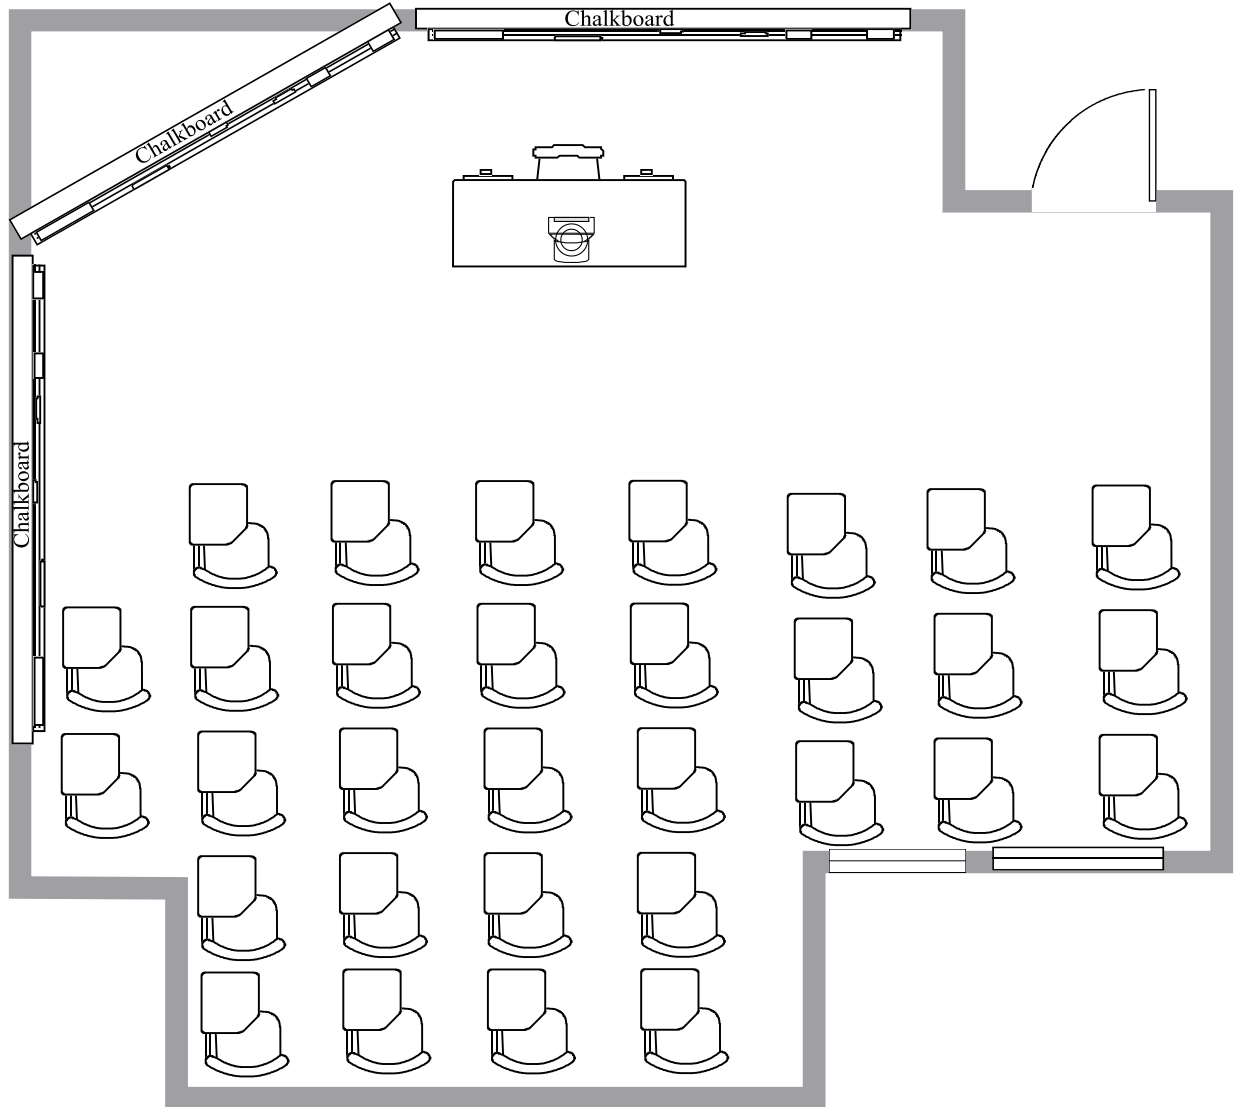

Lopata Hall Room 302

Total Student Seating: 31