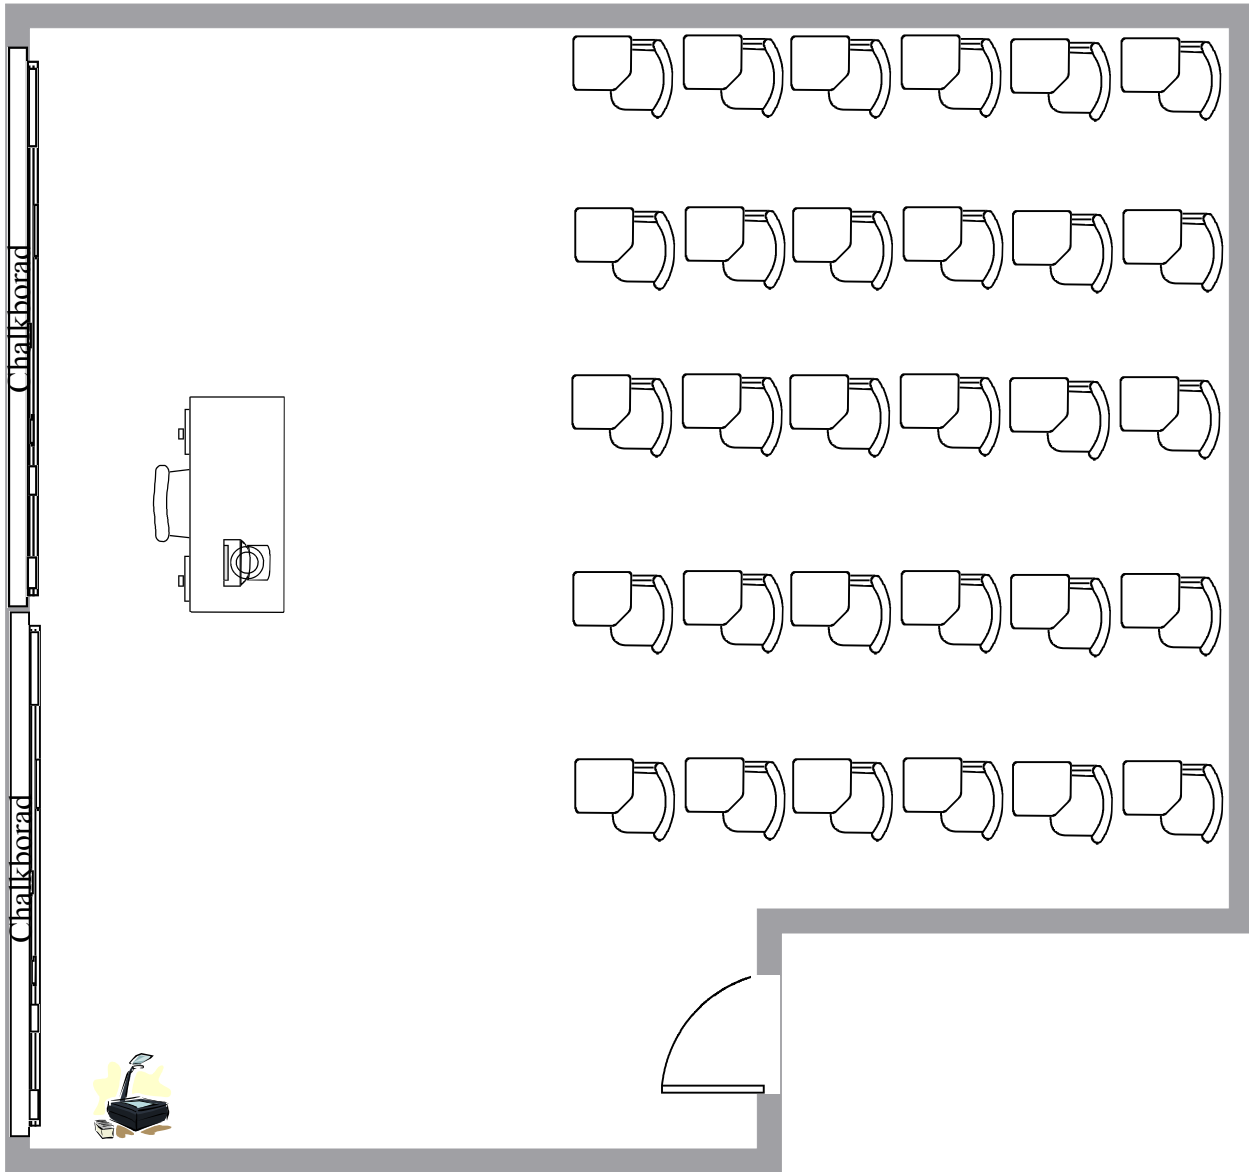

Lopata Hall Room 201

Total Student Seating: 30