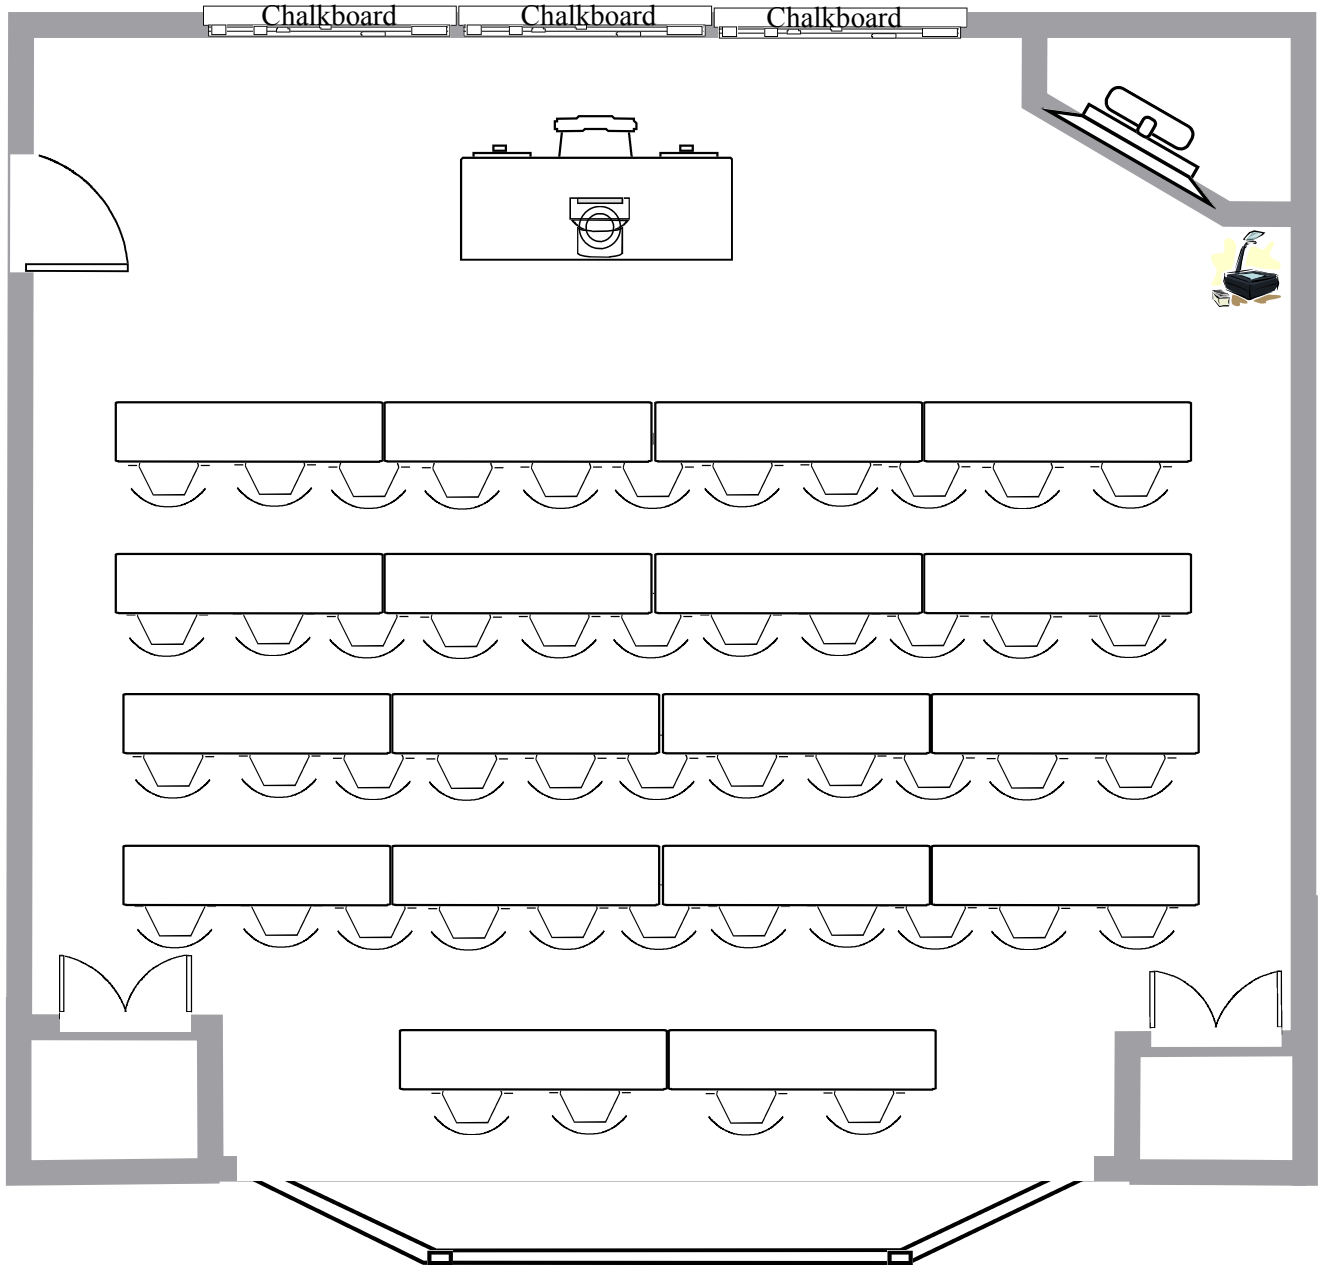

Laboratory Sciences Room 301

Total Student Seating: 48