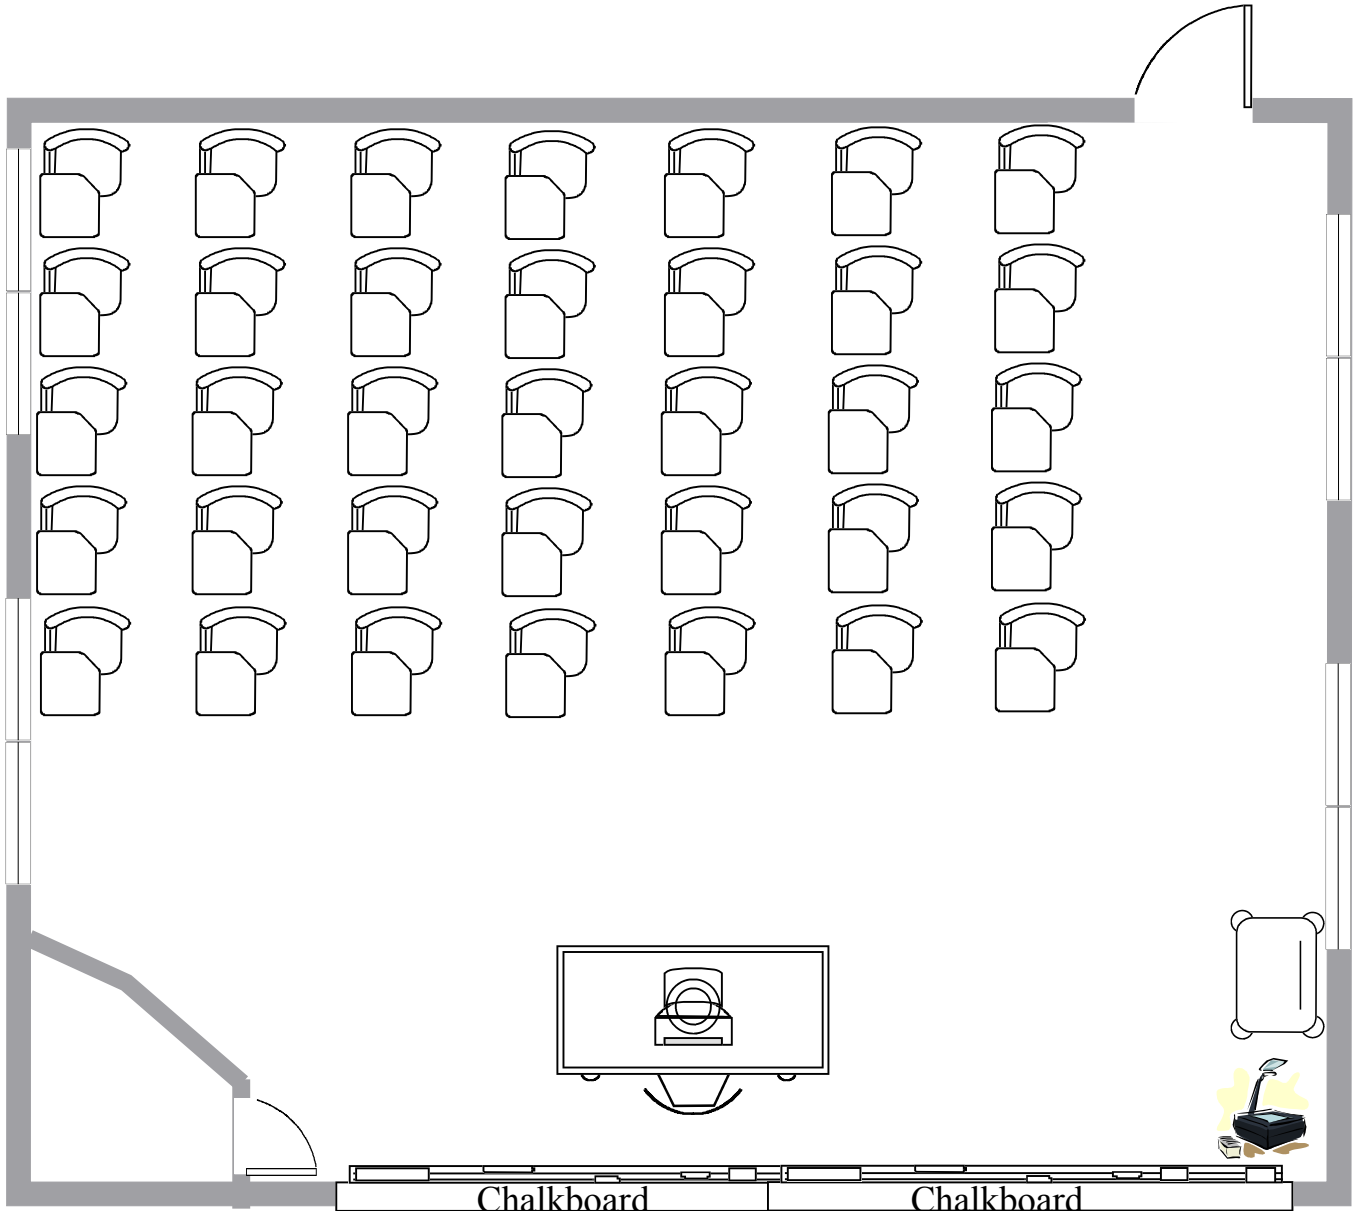

January Hall Room 10A

Total Student Seating: 35