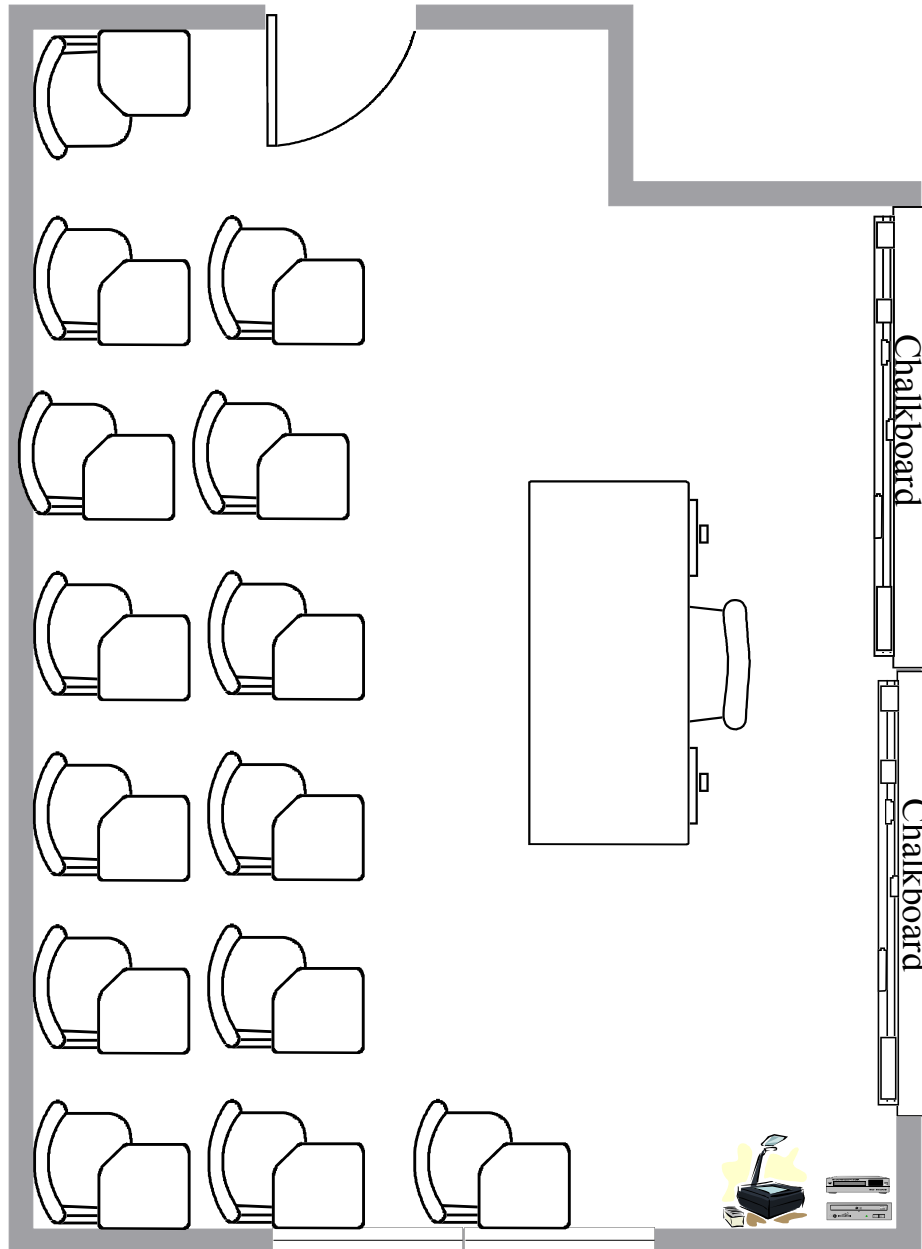

Eads Hall Room 212

Total Student Seating: 14