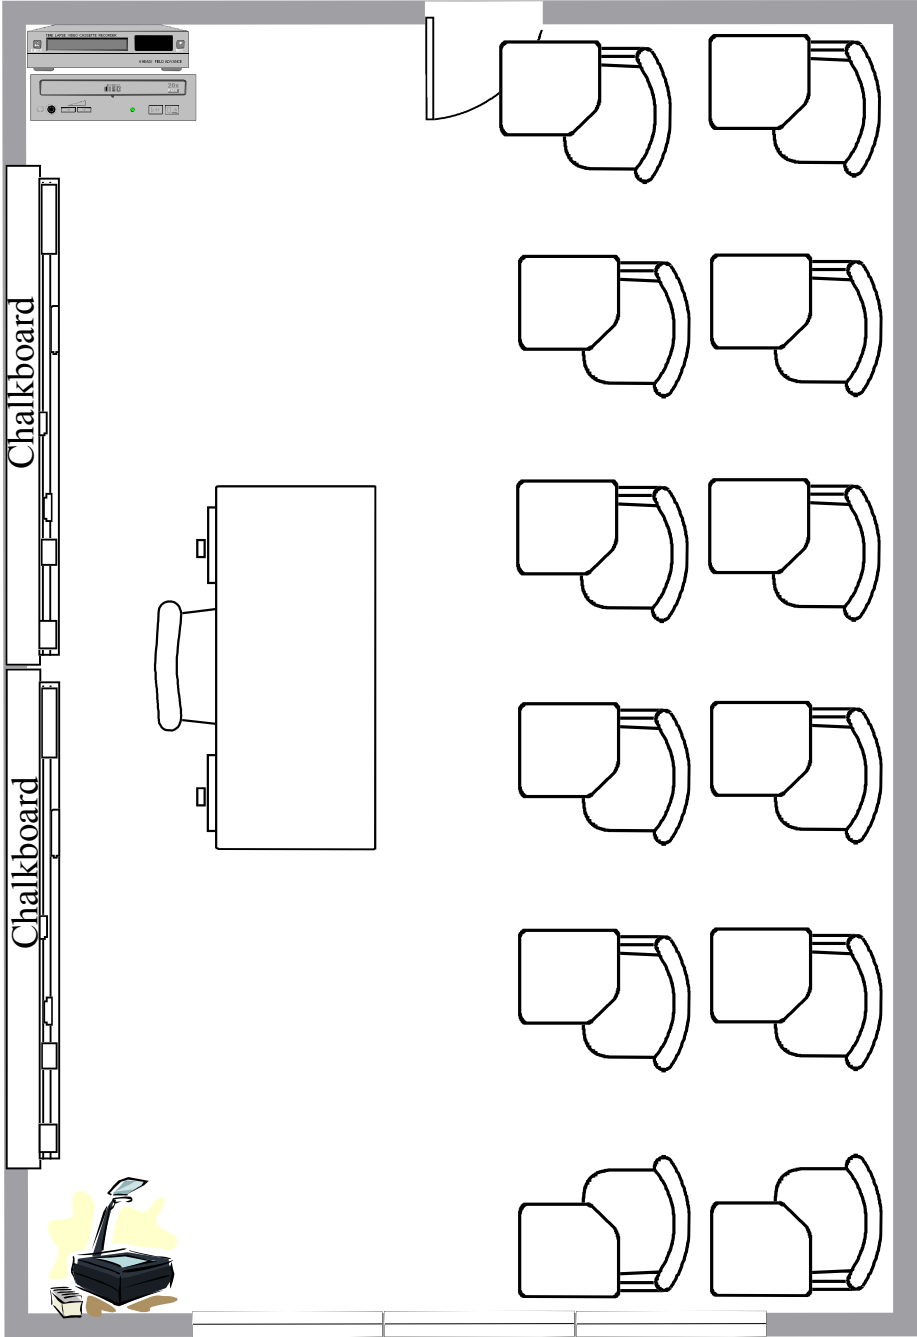

Eads Hall Room 208

Total Student Seating: 12