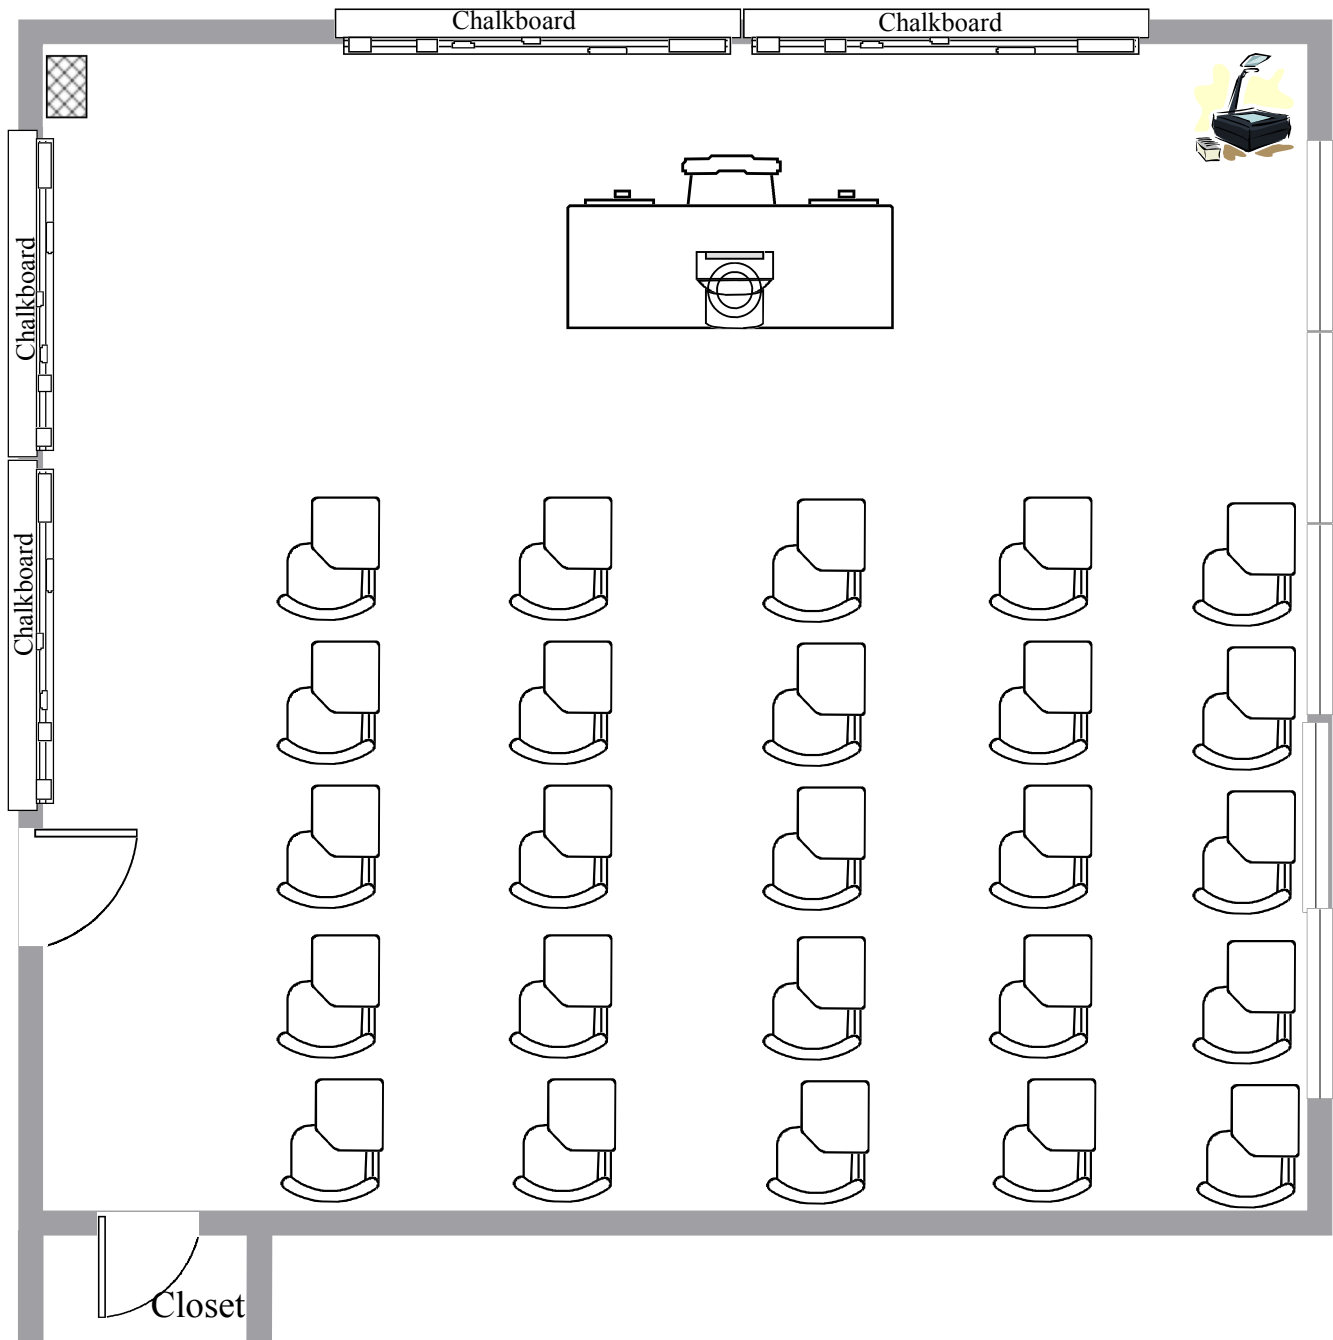

Eads Hall Room 207

Total Student Seating: 25