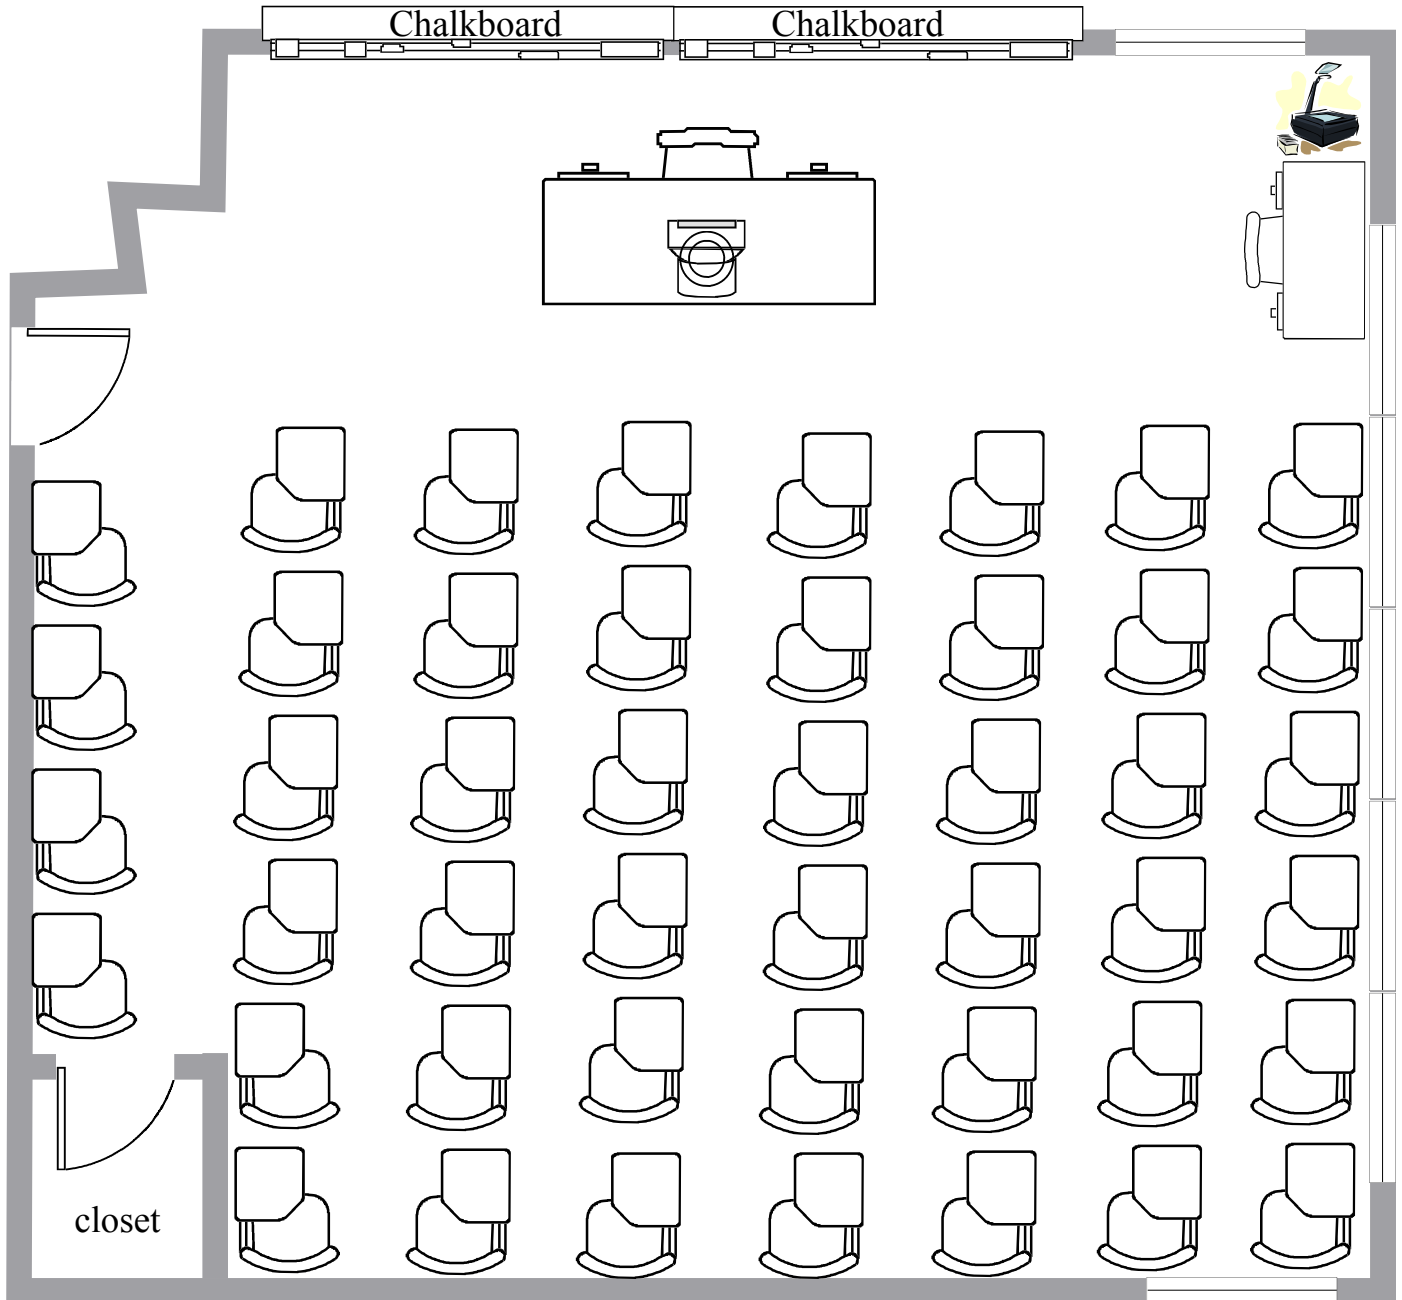

Eads Hall Room 203

Total Student Seating: 46