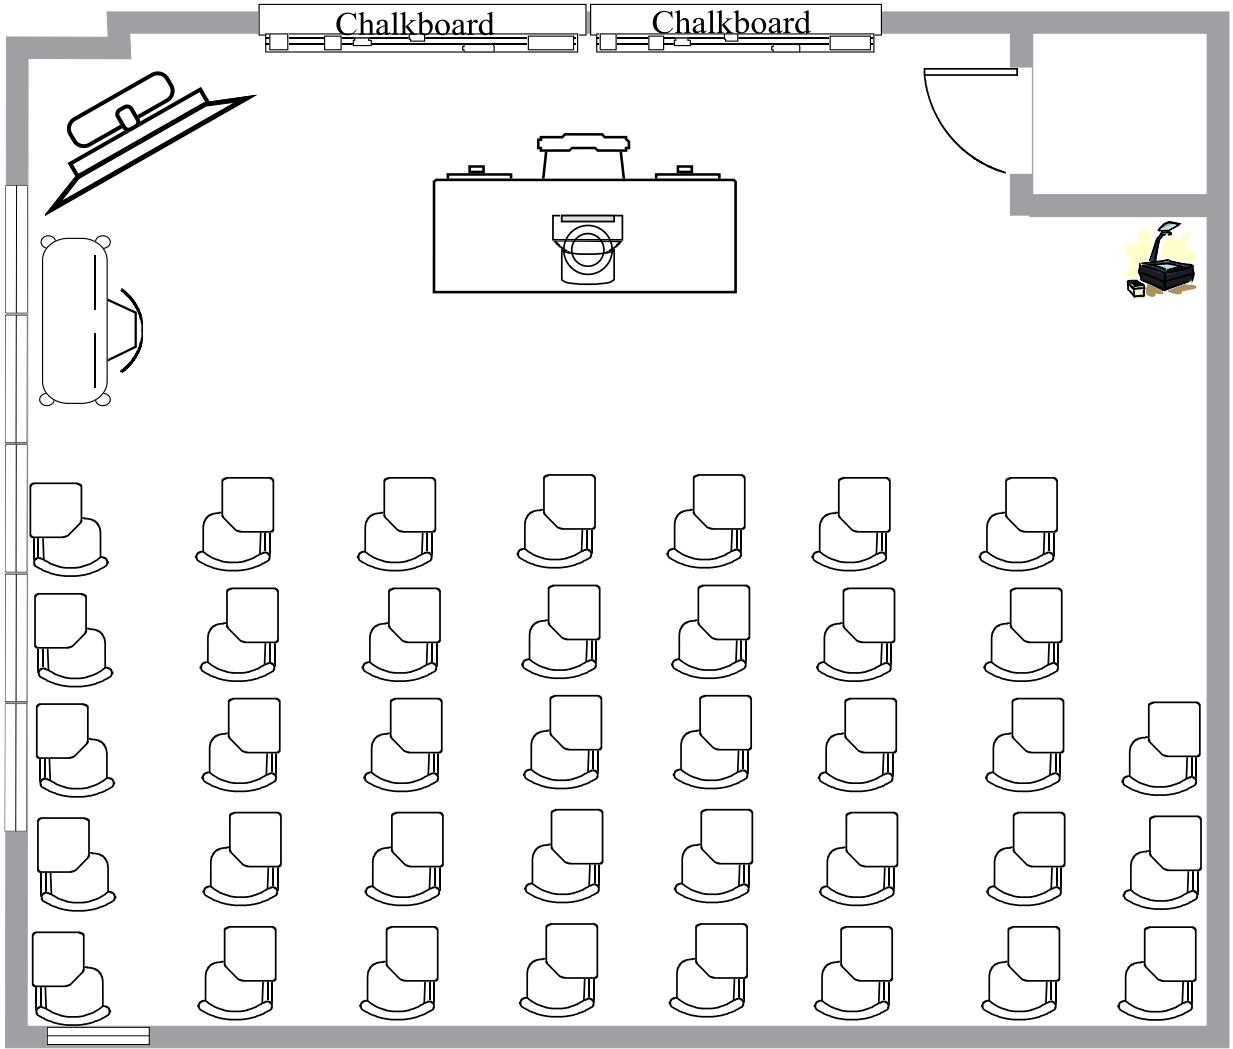

Eads Hall Room 116

Total Student Seating: 38