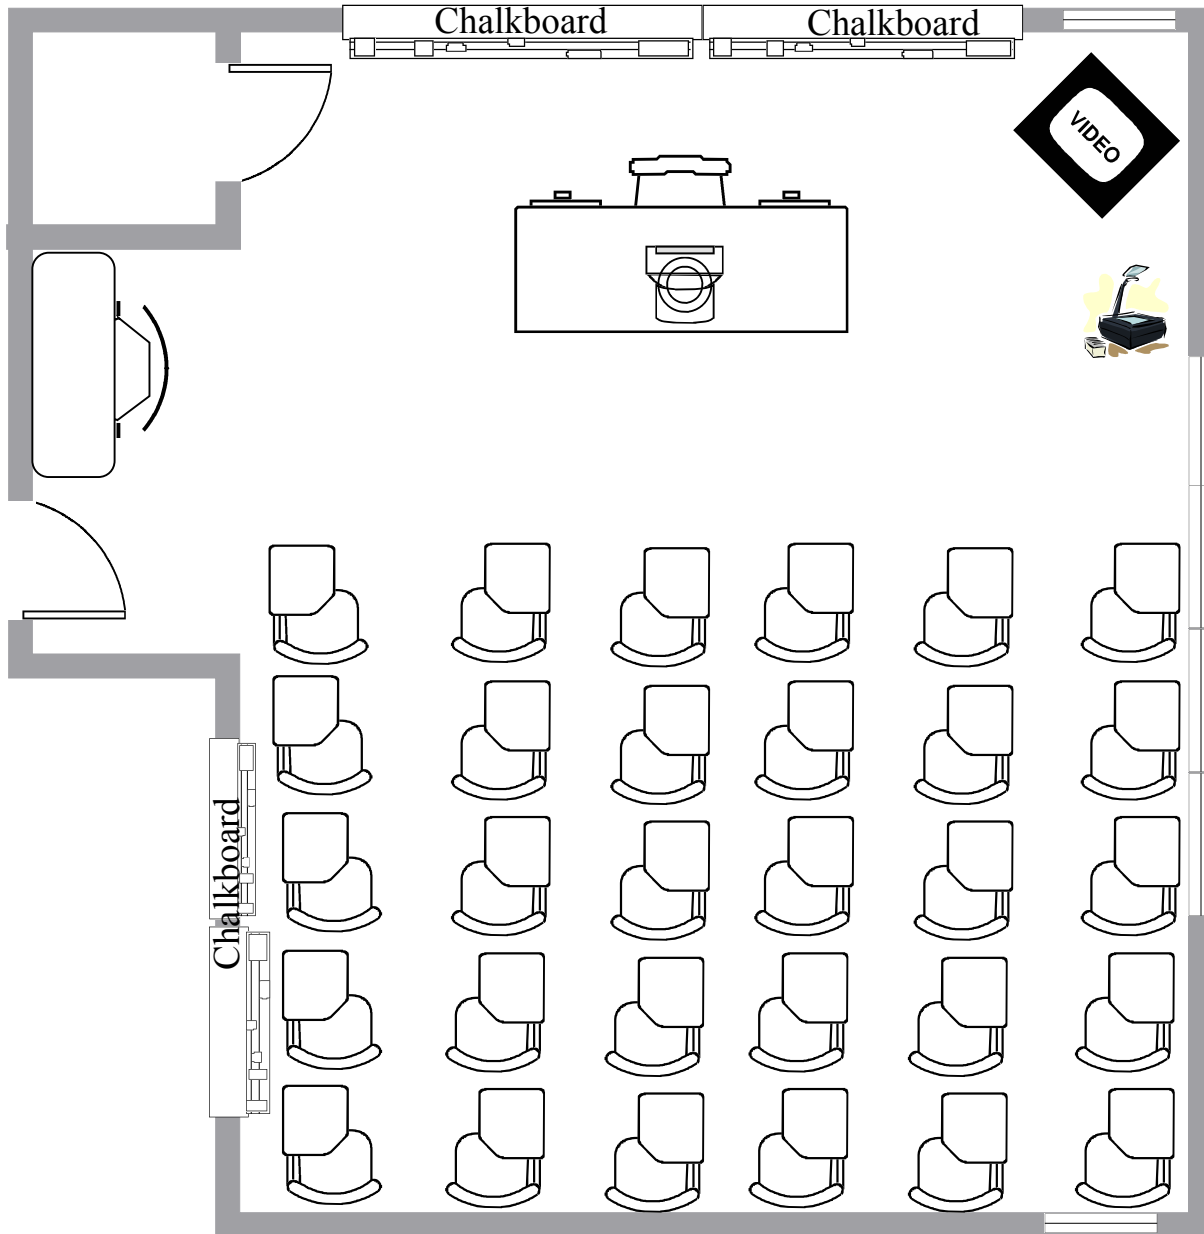

Eads Hall Room 115

Total Student Seating: 30