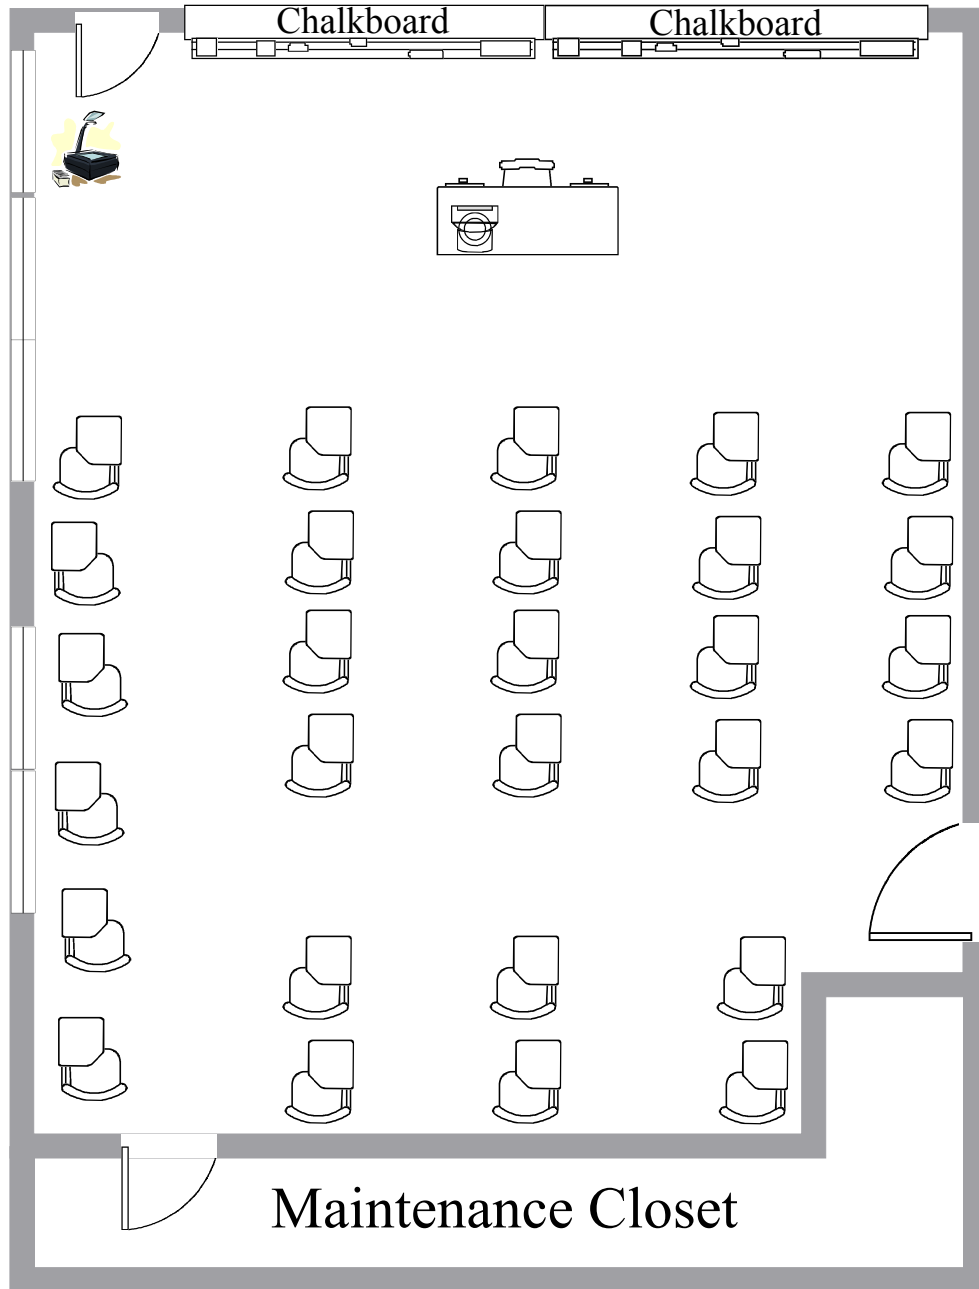

Eads Hall Room 112

Total Student Seating: 28