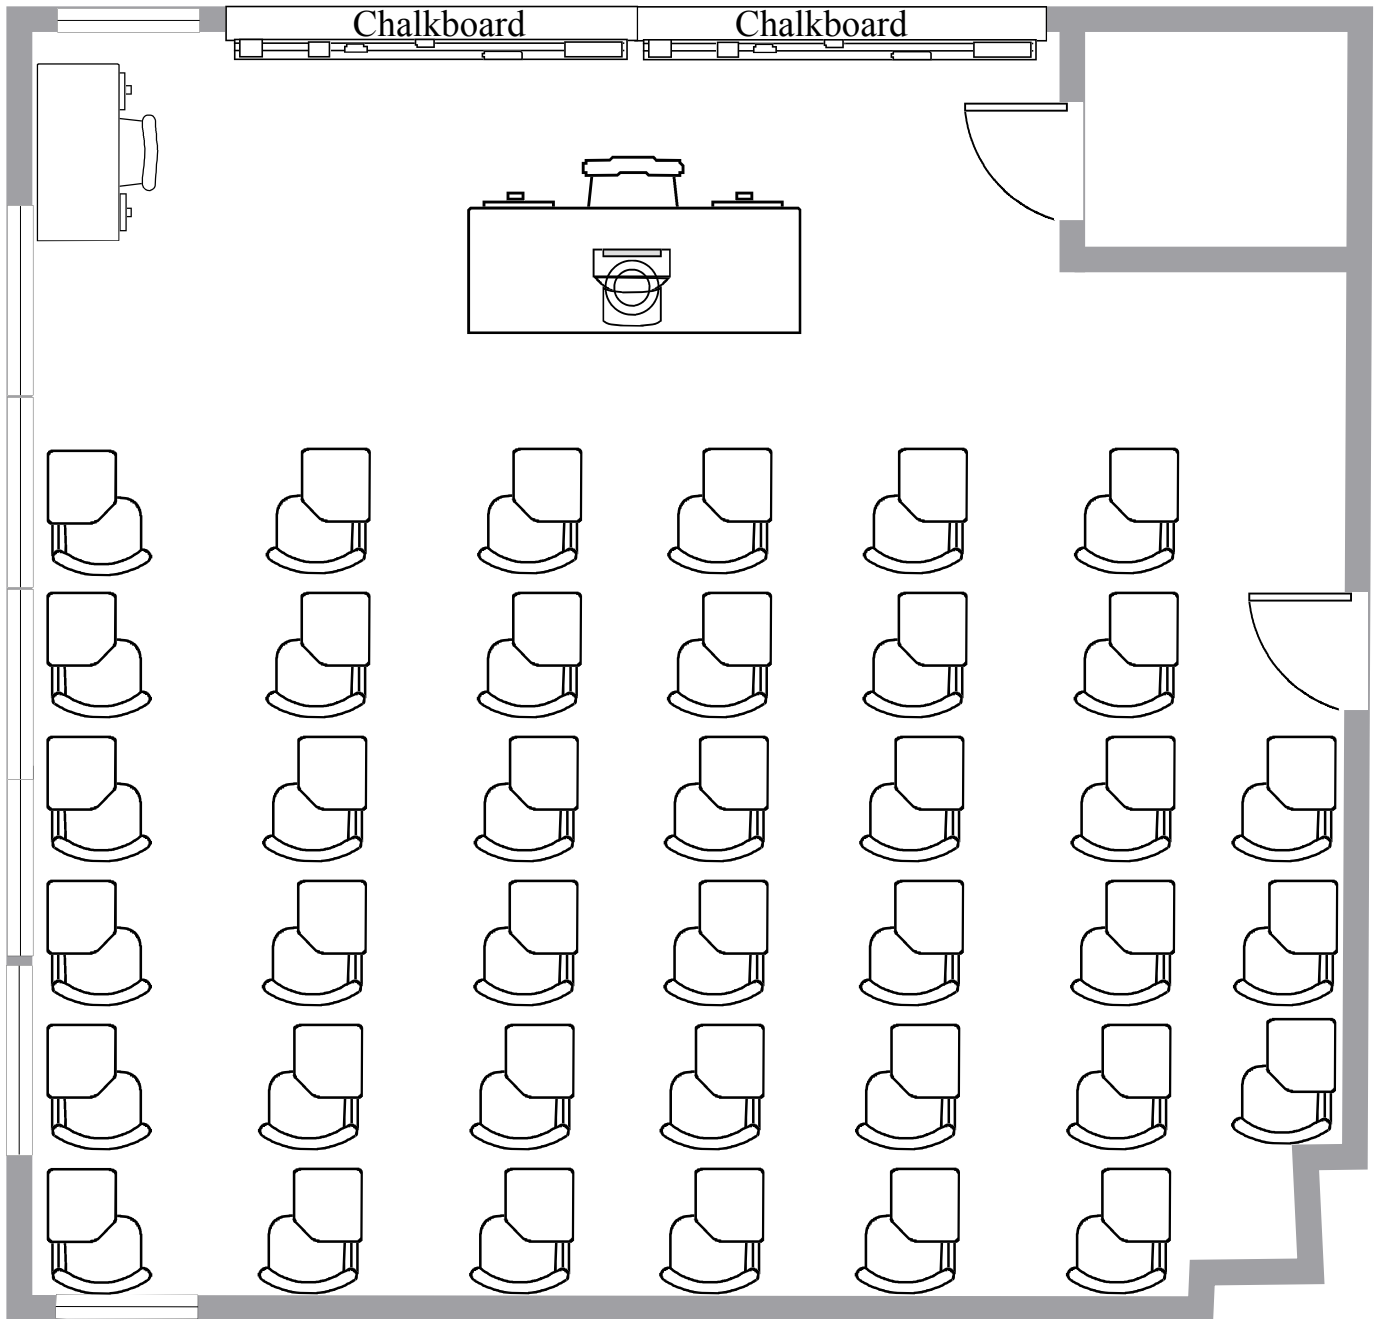

Eads Hall Room 102

Total Student Seating: 39