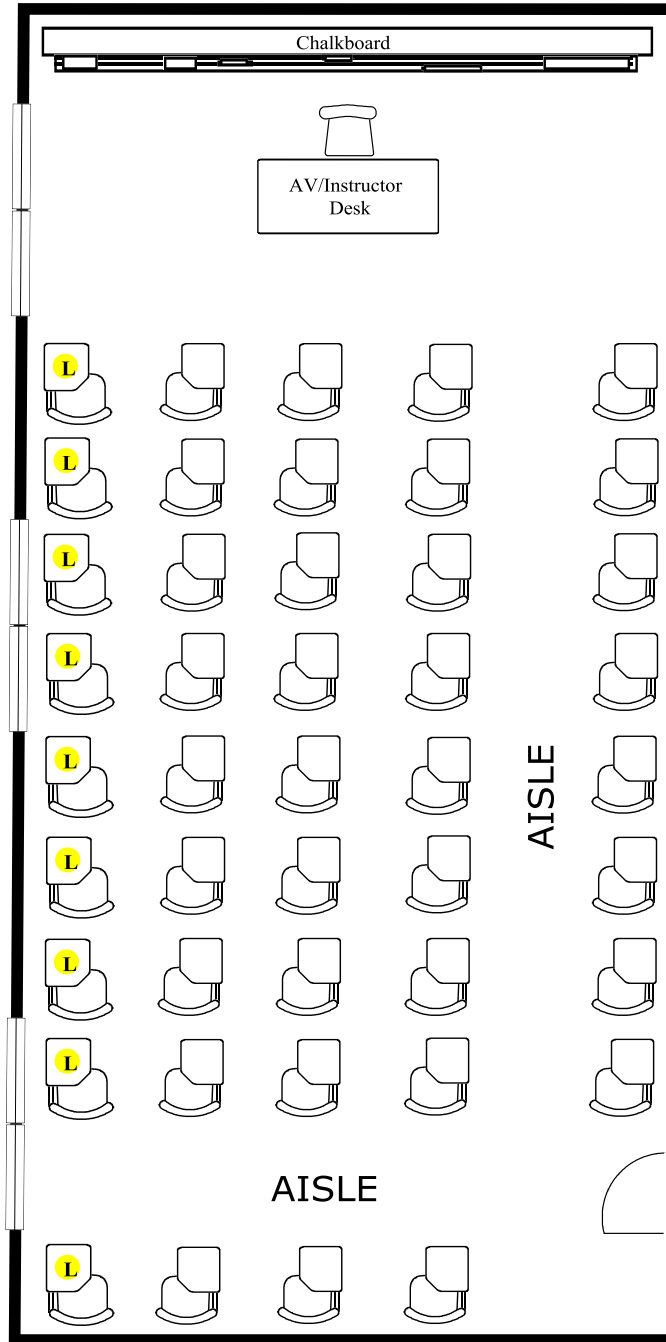

Cupples II

009

I Left-Handed Desk

Total Student Seating: 44