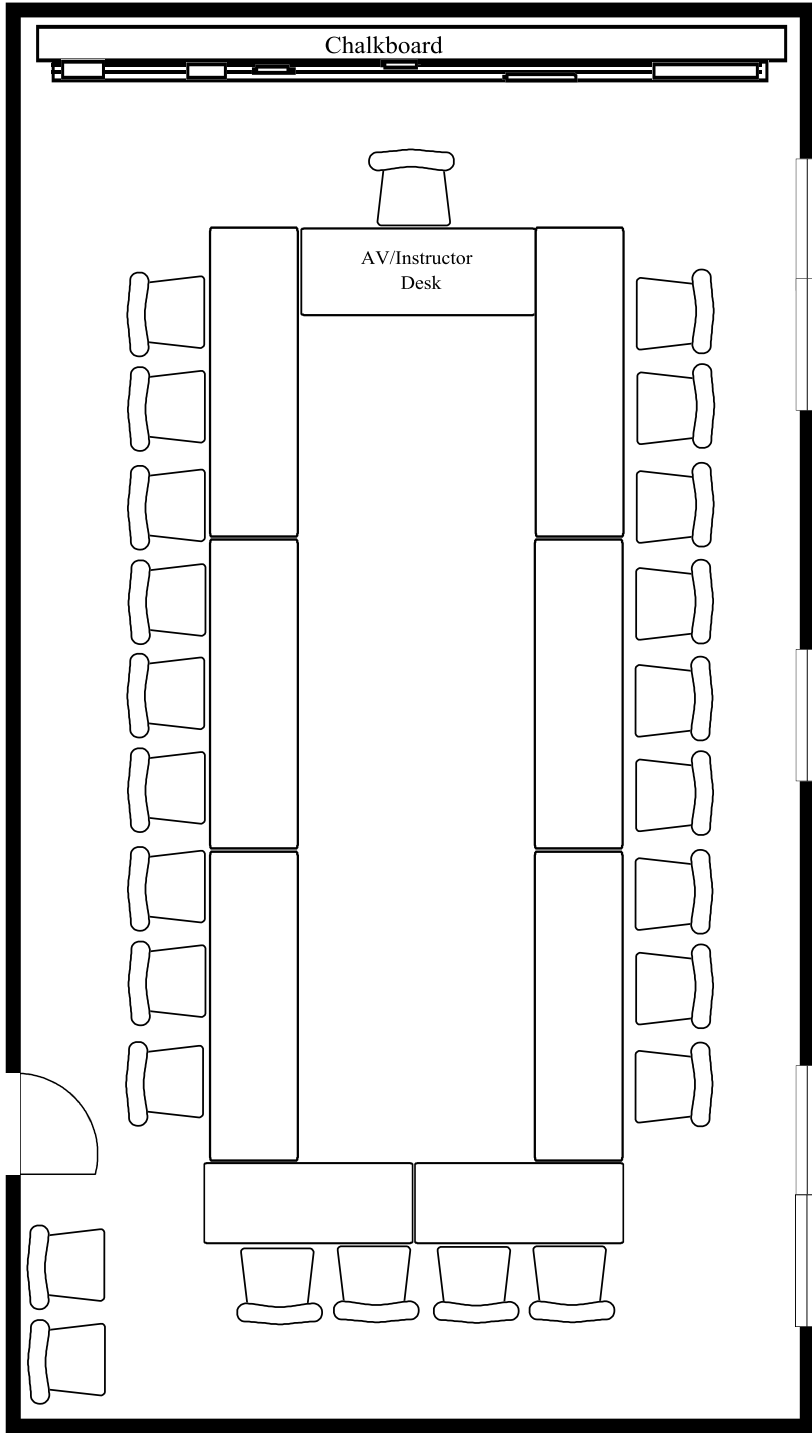

Cupples II

007

Total Student Seating: 22+1