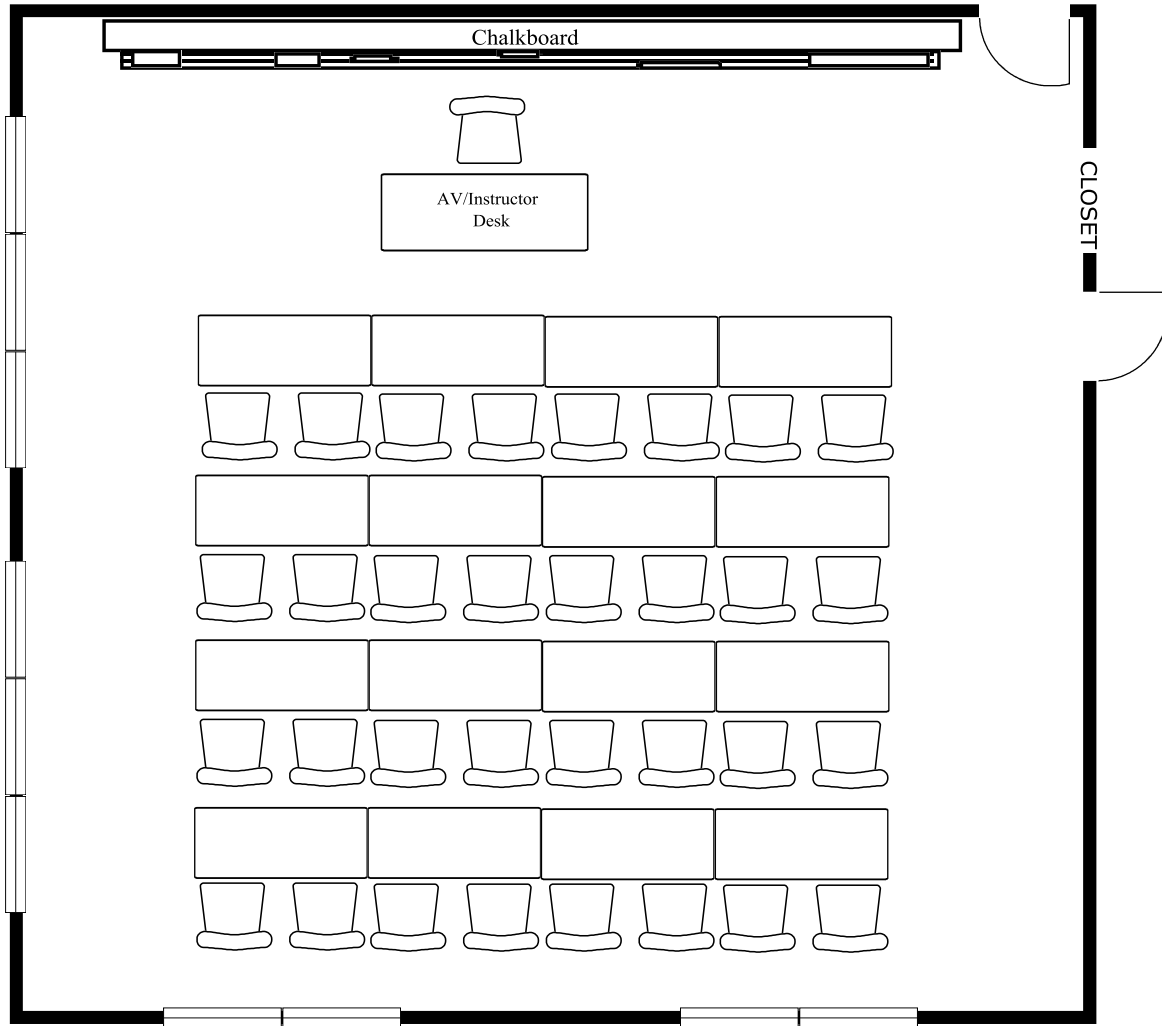

Cupples II 001

Total Student Seating: 32